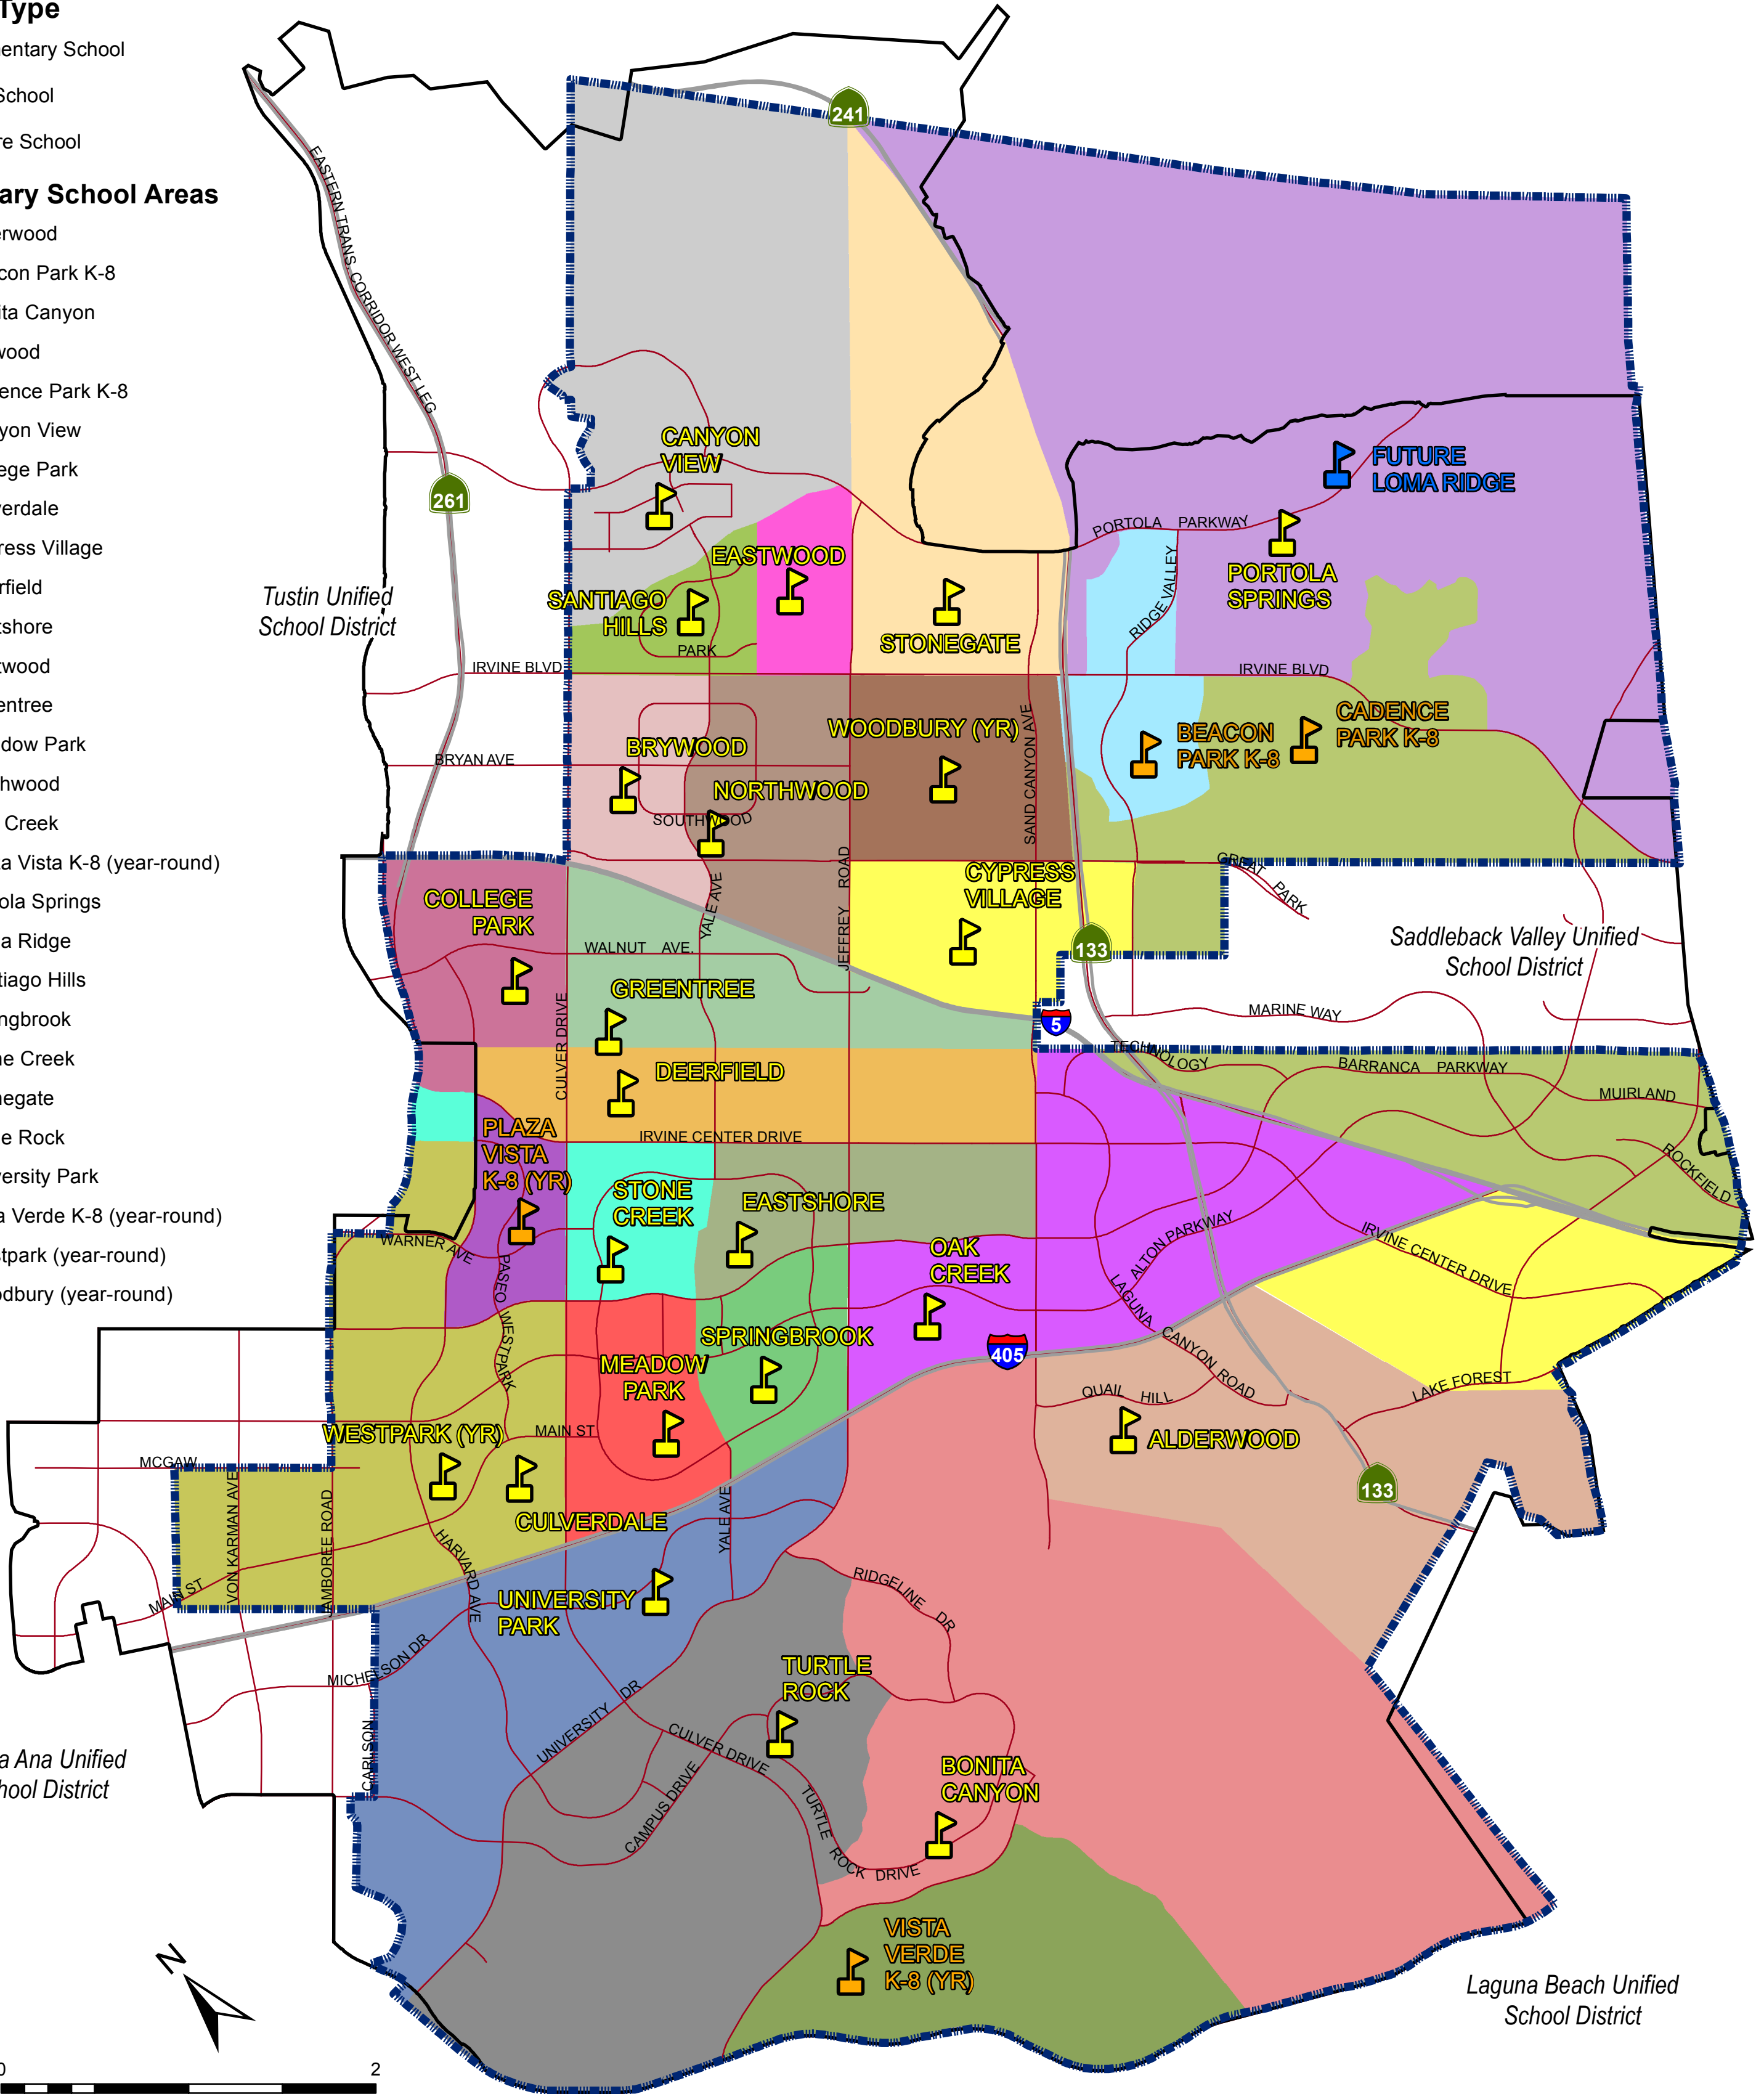

IRVINE UNIFIED SCHOOL DISTRICT

Elementary School Attendance Areas 2018-2019

-  IUSD Boundary
-  City of Irvine Boundary
-  Arterial Roads

School Type

-  Elementary School
-  K-8 School
-  Future School

Elementary School Areas

-  Alderwood
-  Beacon Park K-8
-  Bonita Canyon
-  Brywood
-  Cadence Park K-8
-  Canyon View
-  College Park
-  Culverdale
-  Cypress Village
-  Deerfield
-  Eastshore
-  Eastwood
-  Greentree
-  Meadow Park
-  Northwood
-  Oak Creek
-  Plaza Vista K-8 (year-round)
-  Portola Springs
-  Loma Ridge
-  Santiago Hills
-  Springbrook
-  Stone Creek
-  Stonegate
-  Turtle Rock
-  University Park
-  Vista Verde K-8 (year-round)
-  Westpark (year-round)
-  Woodbury (year-round)

Santa Ana Unified School District

Tustin Unified School District

Saddleback Valley Unified School District

Laguna Beach Unified School District