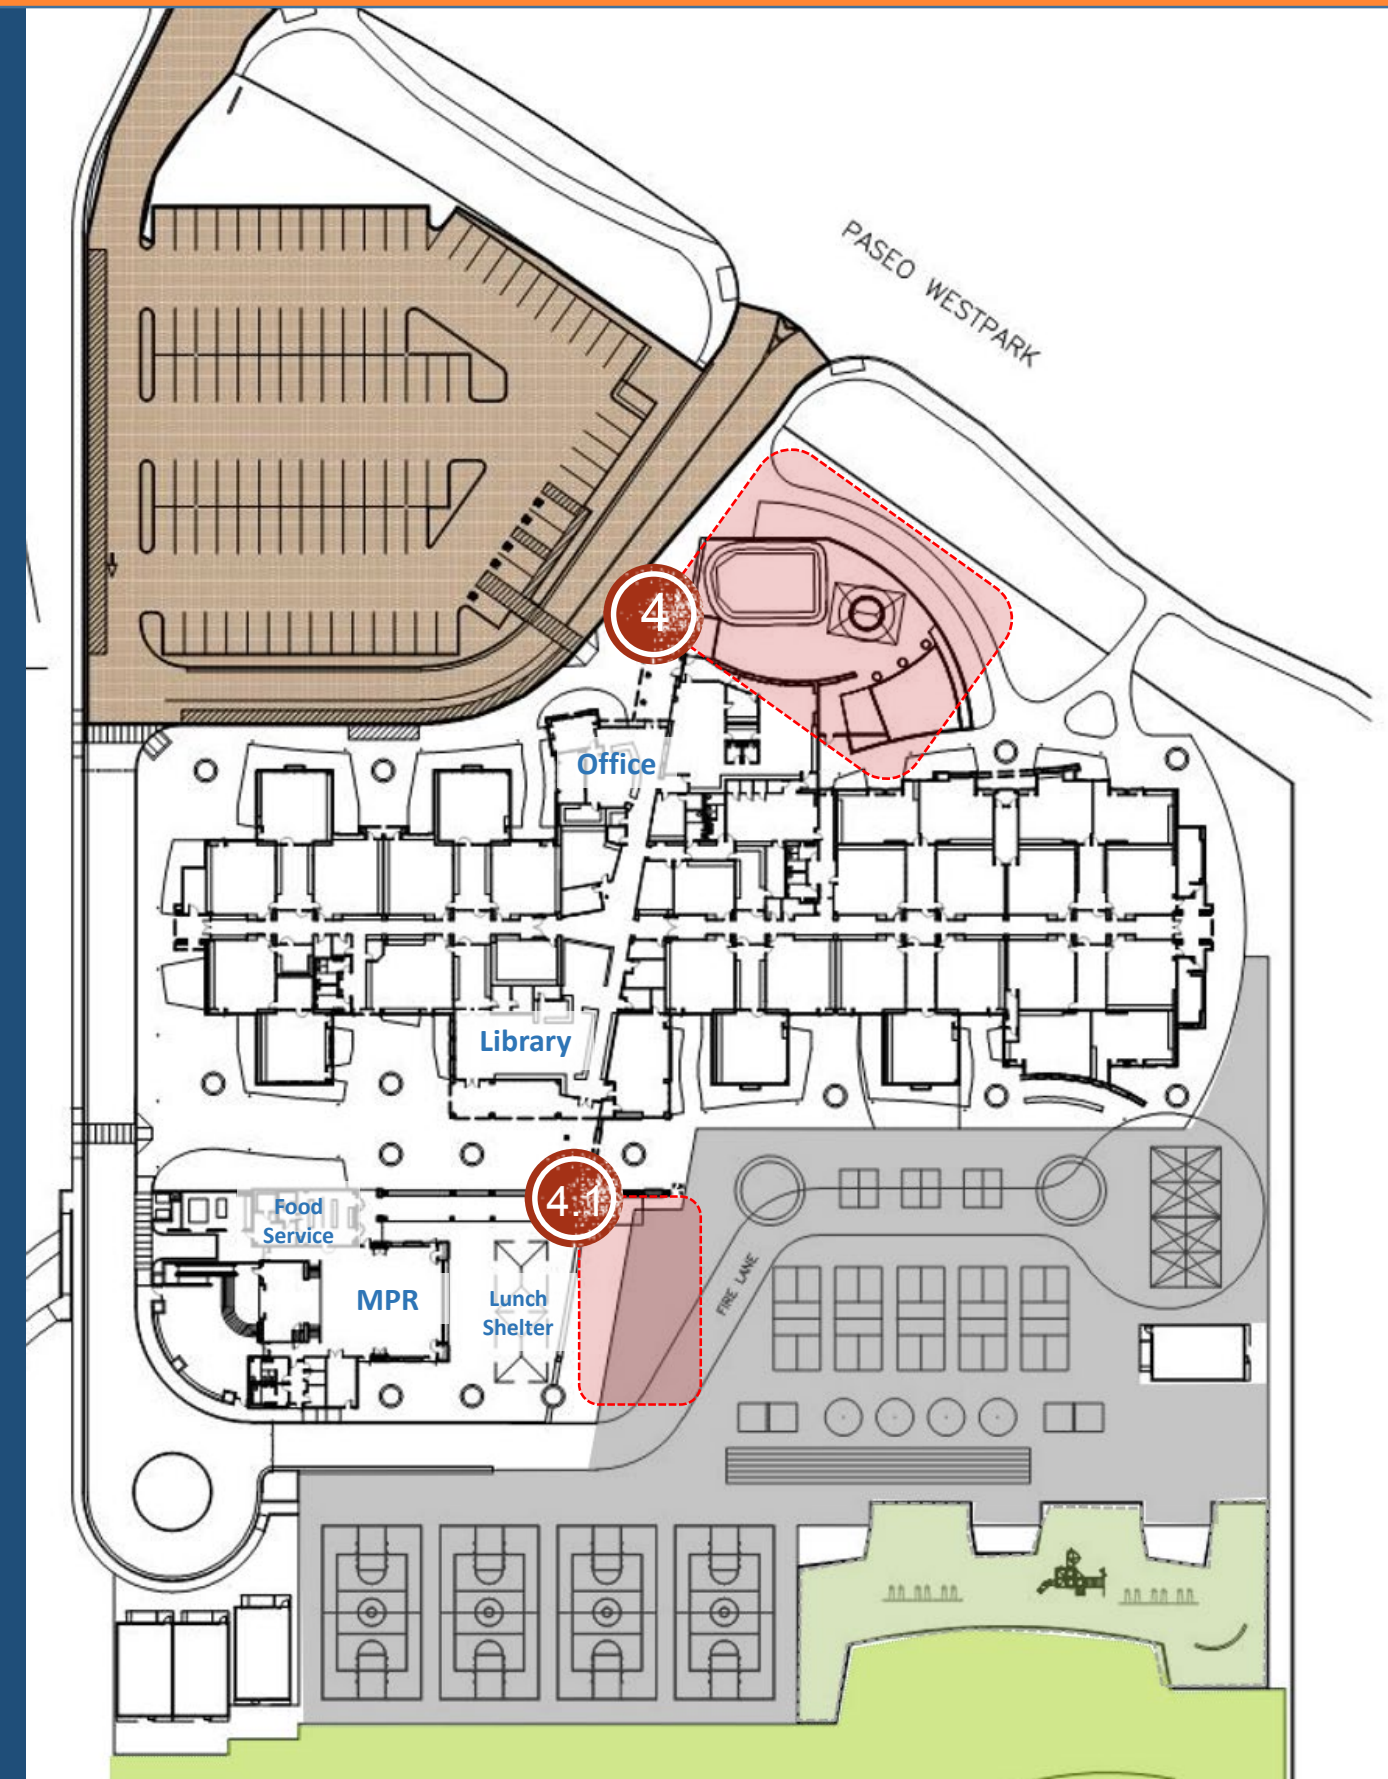

UPDATED PLAN

Plaza Vista School

SCHOOL FACILITIES IMPROVEMENT MEASURE "E"

Proposed Project List

4

Construct (1) Kindergarten Classroom, Activity Center and Site Upgrades

Construct new building to include:

- One (1) kindergarten classroom with connection to existing kindergarten wing.
- Restrooms.
- Site work associated with the new building.
- Interim Housing during construction.

Play yard improvements.

New kindergarten play structure.

4.1

Construct (2) Music Classrooms

Construct new building to include:

- Two (2) music classrooms.
- Instrument storage.
- Site work associated with the new building.