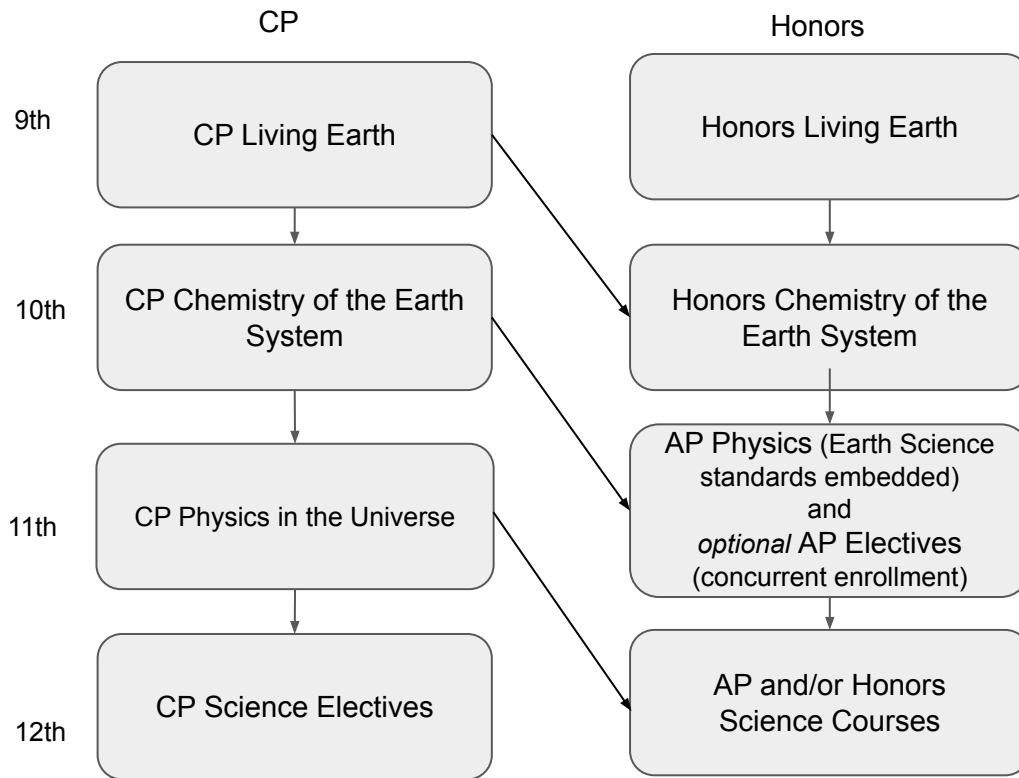

Recommended *Integrated Science Model* Course Progressions

Concurrent enrollment or completion of **Integrated Science 3 is recommended but not required.
Examples of AP courses include AP Biology, AP Environmental Science, AP Chemistry, and AP Physics.
Examples of CP science electives include Marine Science and Anatomy & Physiology.*

Recommended *Three Year Course Model* Course Progressions

*Concurrent enrollment or completion of **Physics in the Universe** or AP Physics is required in the third year.
Examples of AP courses include AP Biology, AP Environmental Science, AP Chemistry, and AP Physics.
Examples of CP science electives include Marine Science and Anatomy & Physiology.