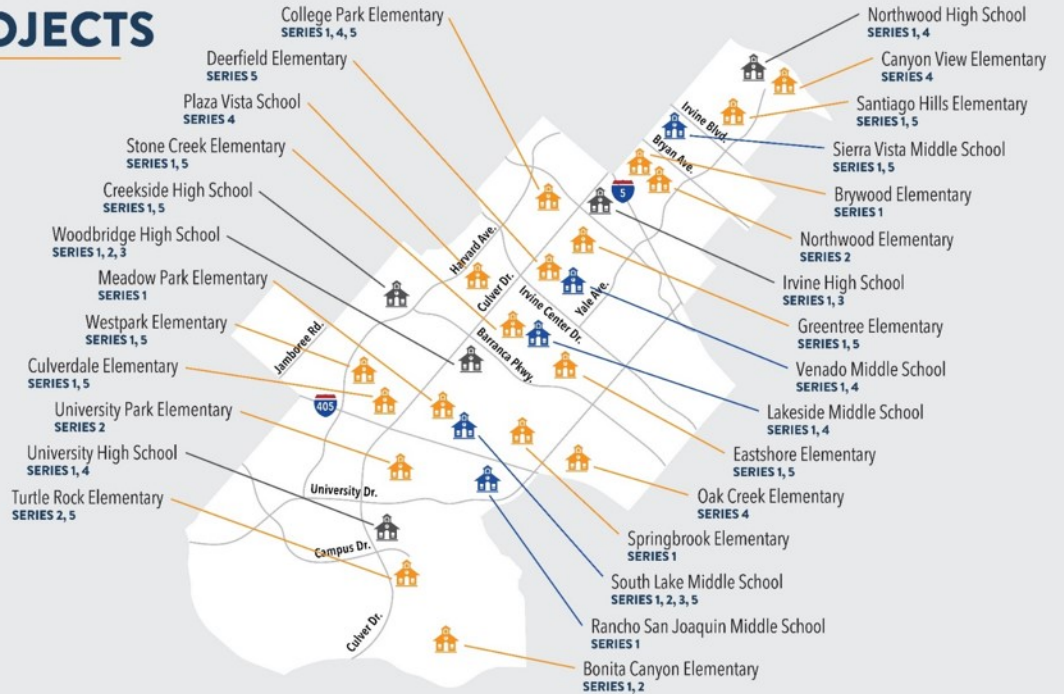

MEASURE E PROJECTS

 - High Schools

 - Middle Schools

 - Elementary Schools

SERIES 1
2016
21 schools

SERIES 2
2018
6 schools
(3 repeats)

SERIES 3
2021
1 school
(1 repeat)

SERIES 4
2024
8 schools
(5 repeats)

SERIES 5
2028
12 schools
(11 repeats)