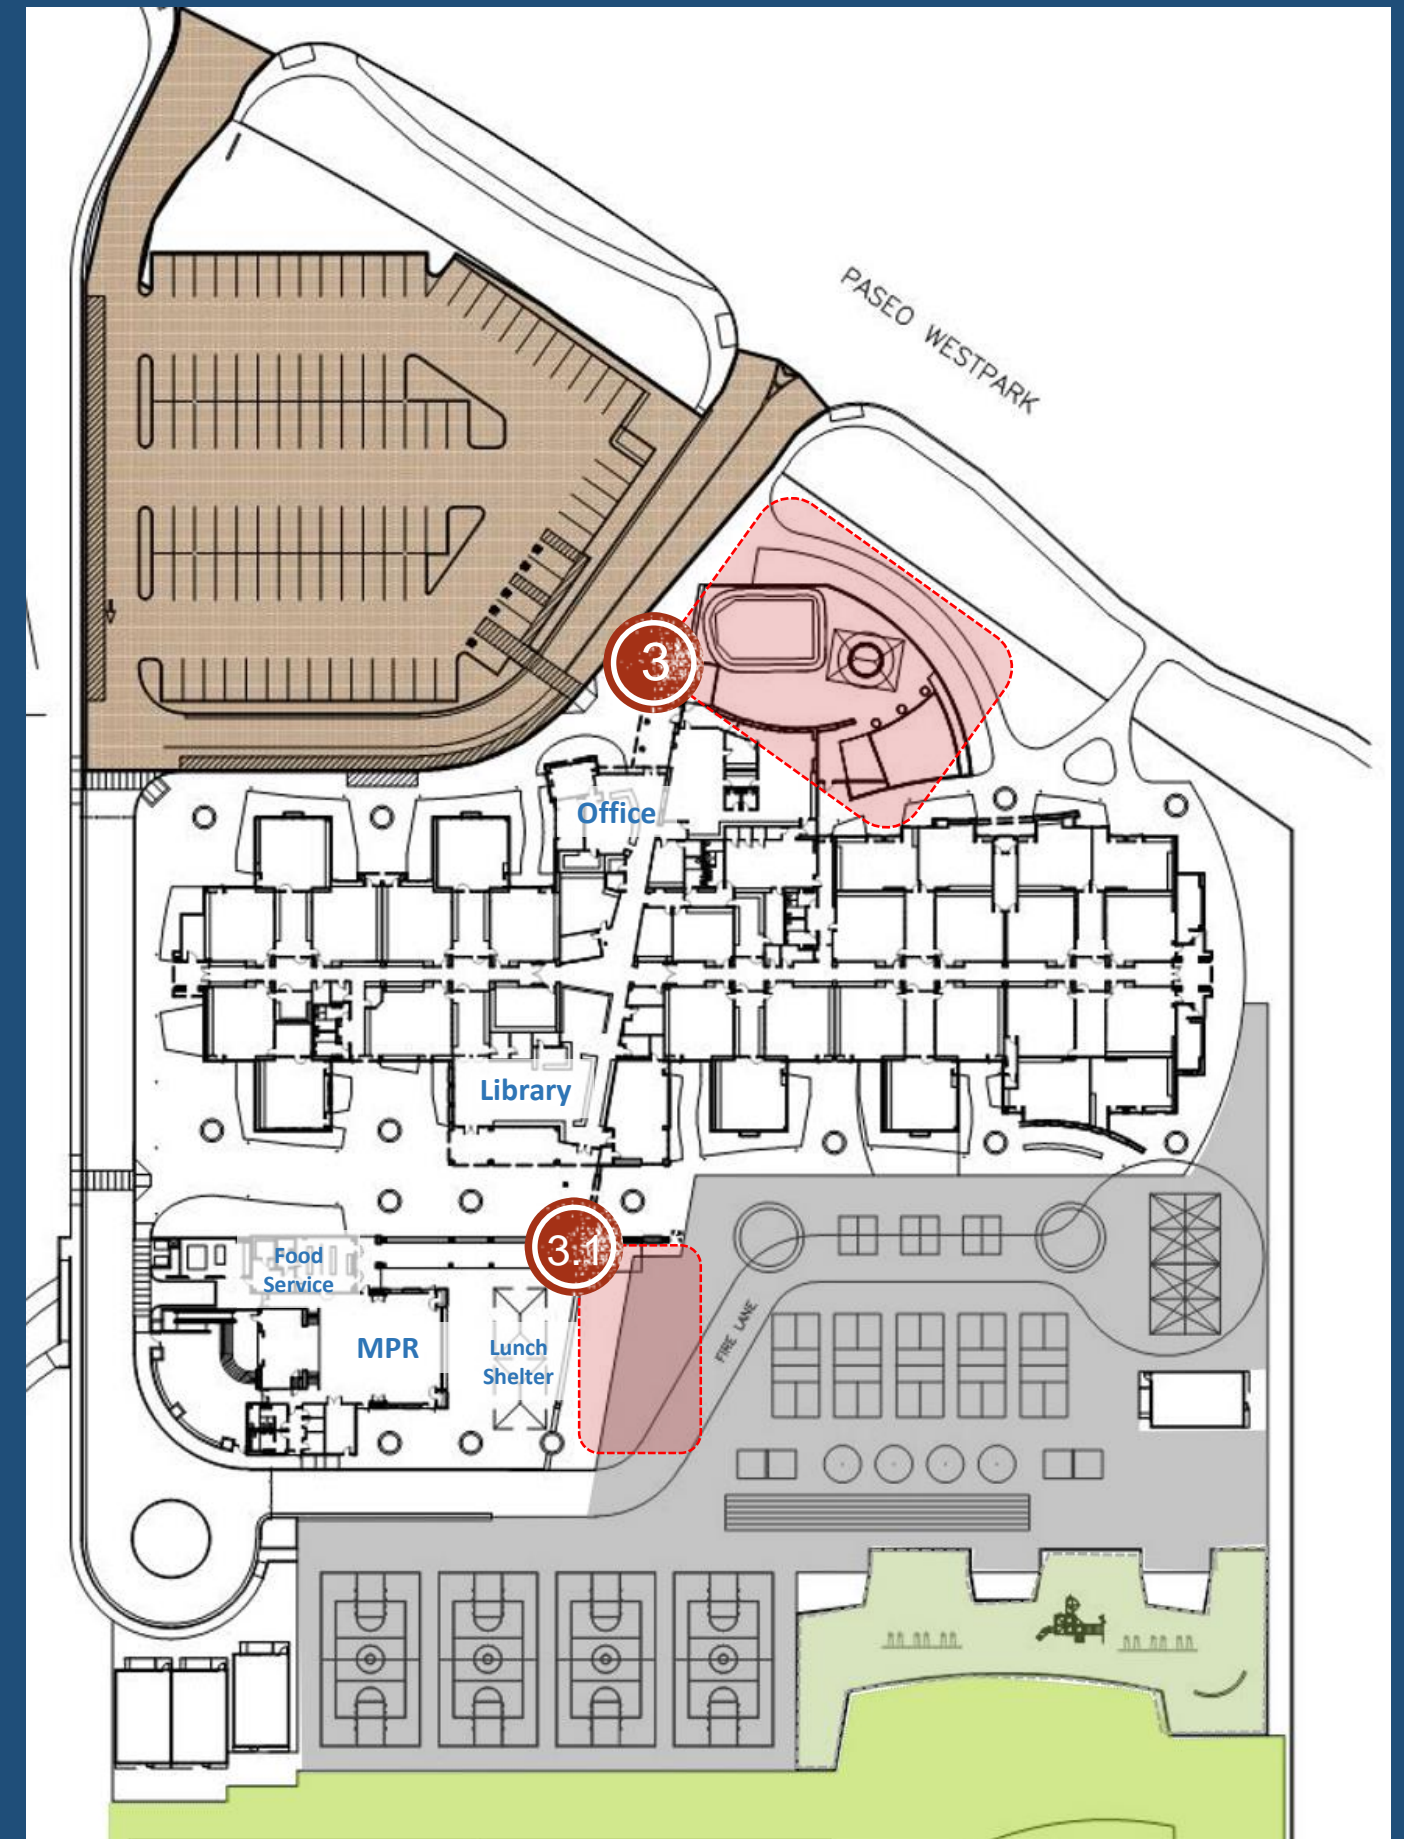

Plaza Vista School

SCHOOL FACILITIES IMPROVEMENT MEASURE "E"

Proposed Project List

3

Construct (1) Kindergarten Classroom, Activity Center and Site Upgrades

Construct new building to include:

- One (1) kindergarten classroom with connection to existing kindergarten wing.
- Restrooms.
- Site work associated with the new building.
- Interim Housing during construction.

Play yard improvements.

New kindergarten play structure.

3.1

Construct (2) Music Classrooms

Construct new building to include:

- Two (2) music classrooms.
- Instrument storage.
- Site work associated with the new building.