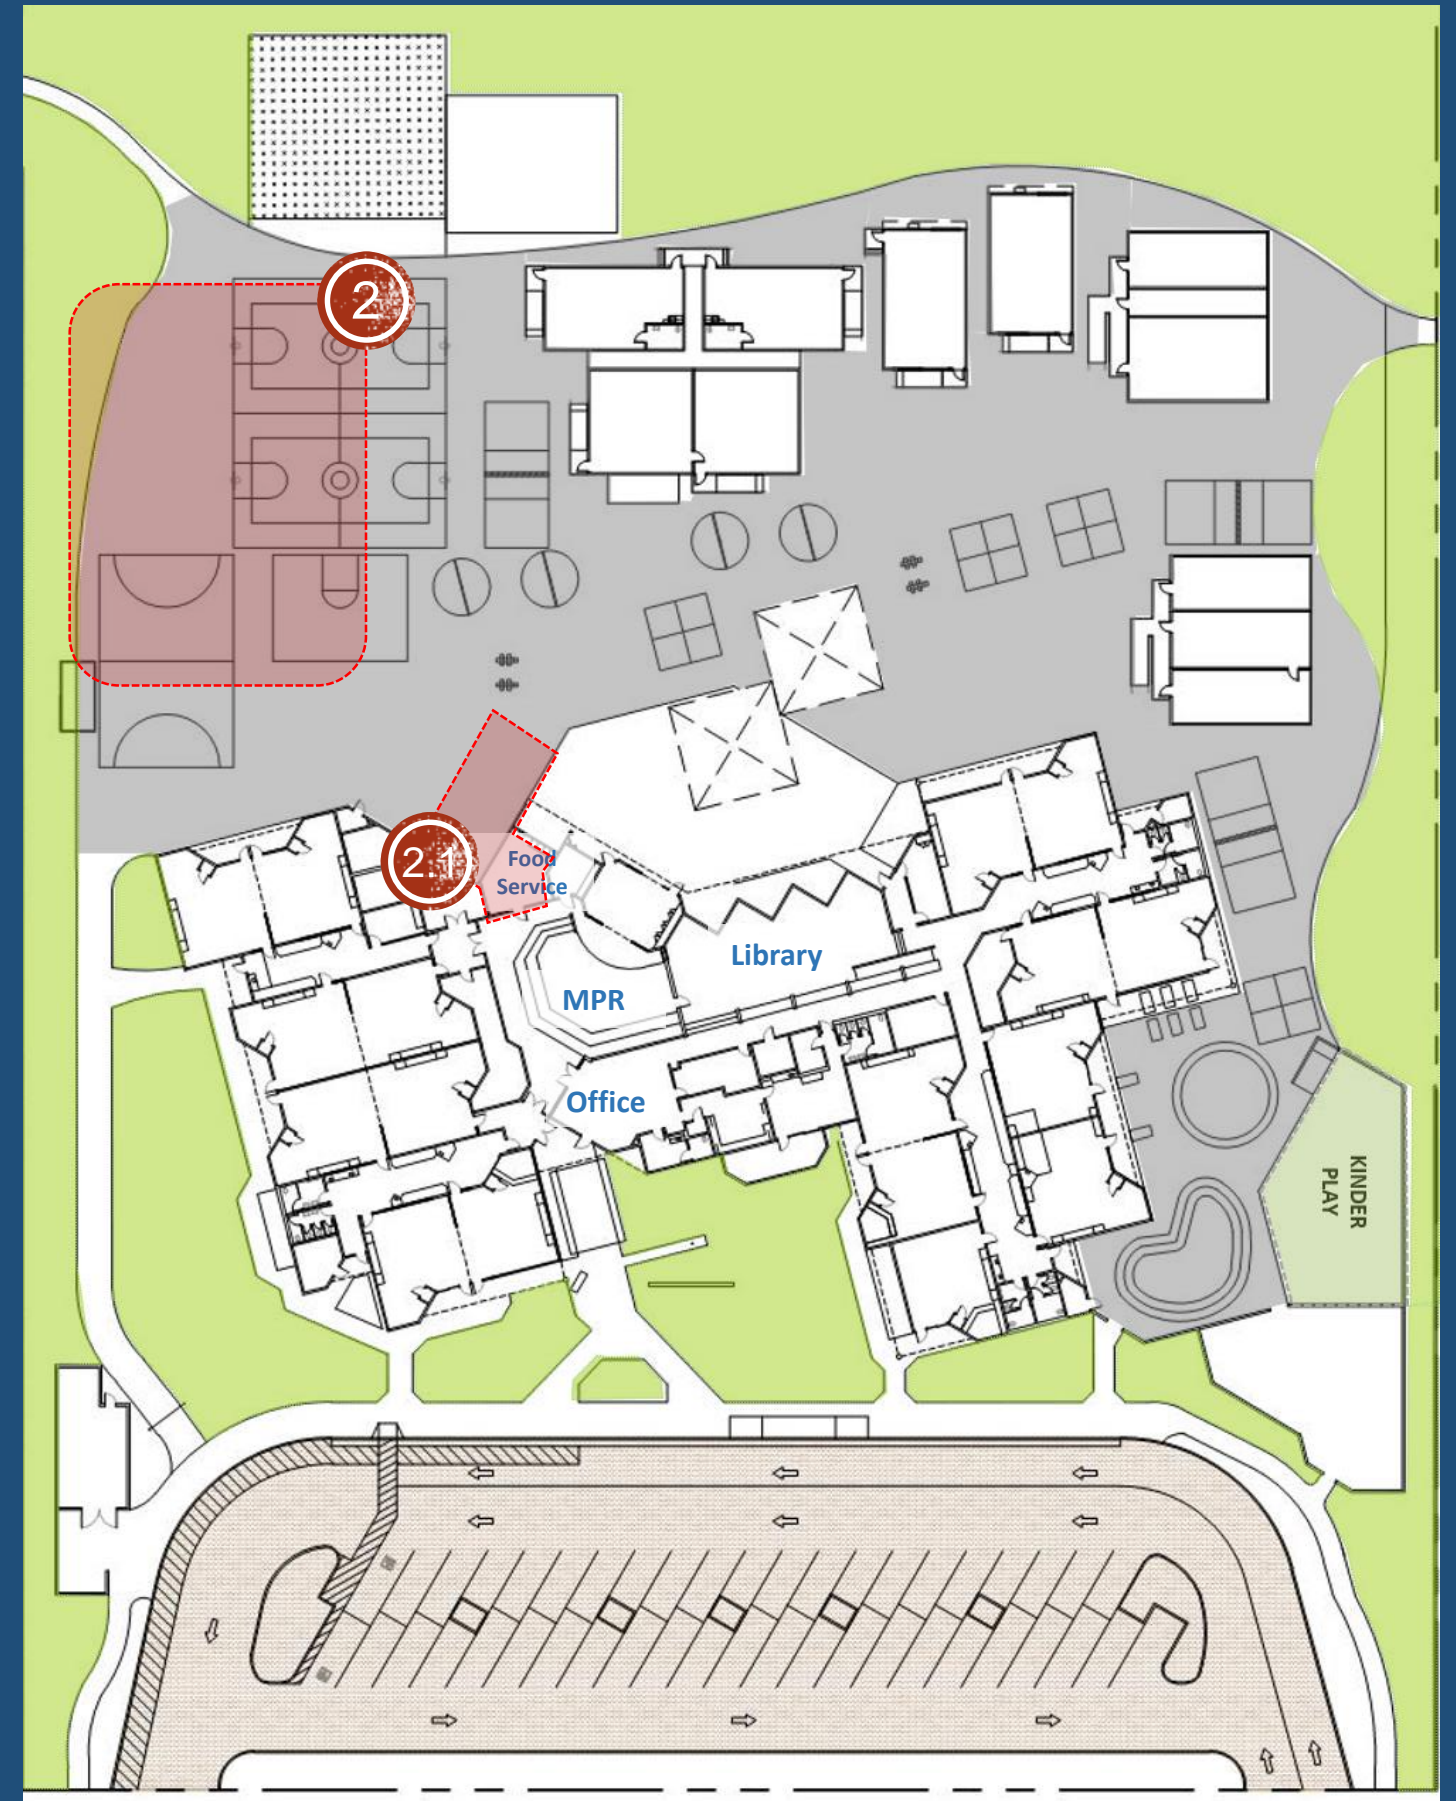

Northwood Elementary School

SCHOOL FACILITIES IMPROVEMENT MEASURE "E"

Proposed Project List

2

Construct (3) Music Classrooms, Expand and Reconfigure Existing Food Service

Construct new building to include:

- Three (3) Music Classrooms.
- Instrument Storage.
- Site work associated with the new building.

2.1

Reconfigure and expand existing food service to include:

- Serving lines.
- Storage.
- Staff restroom.
- New kitchen equipment.

Carson

Legend

Indicates Anticipated Measure E Bond Series, Subject to Change