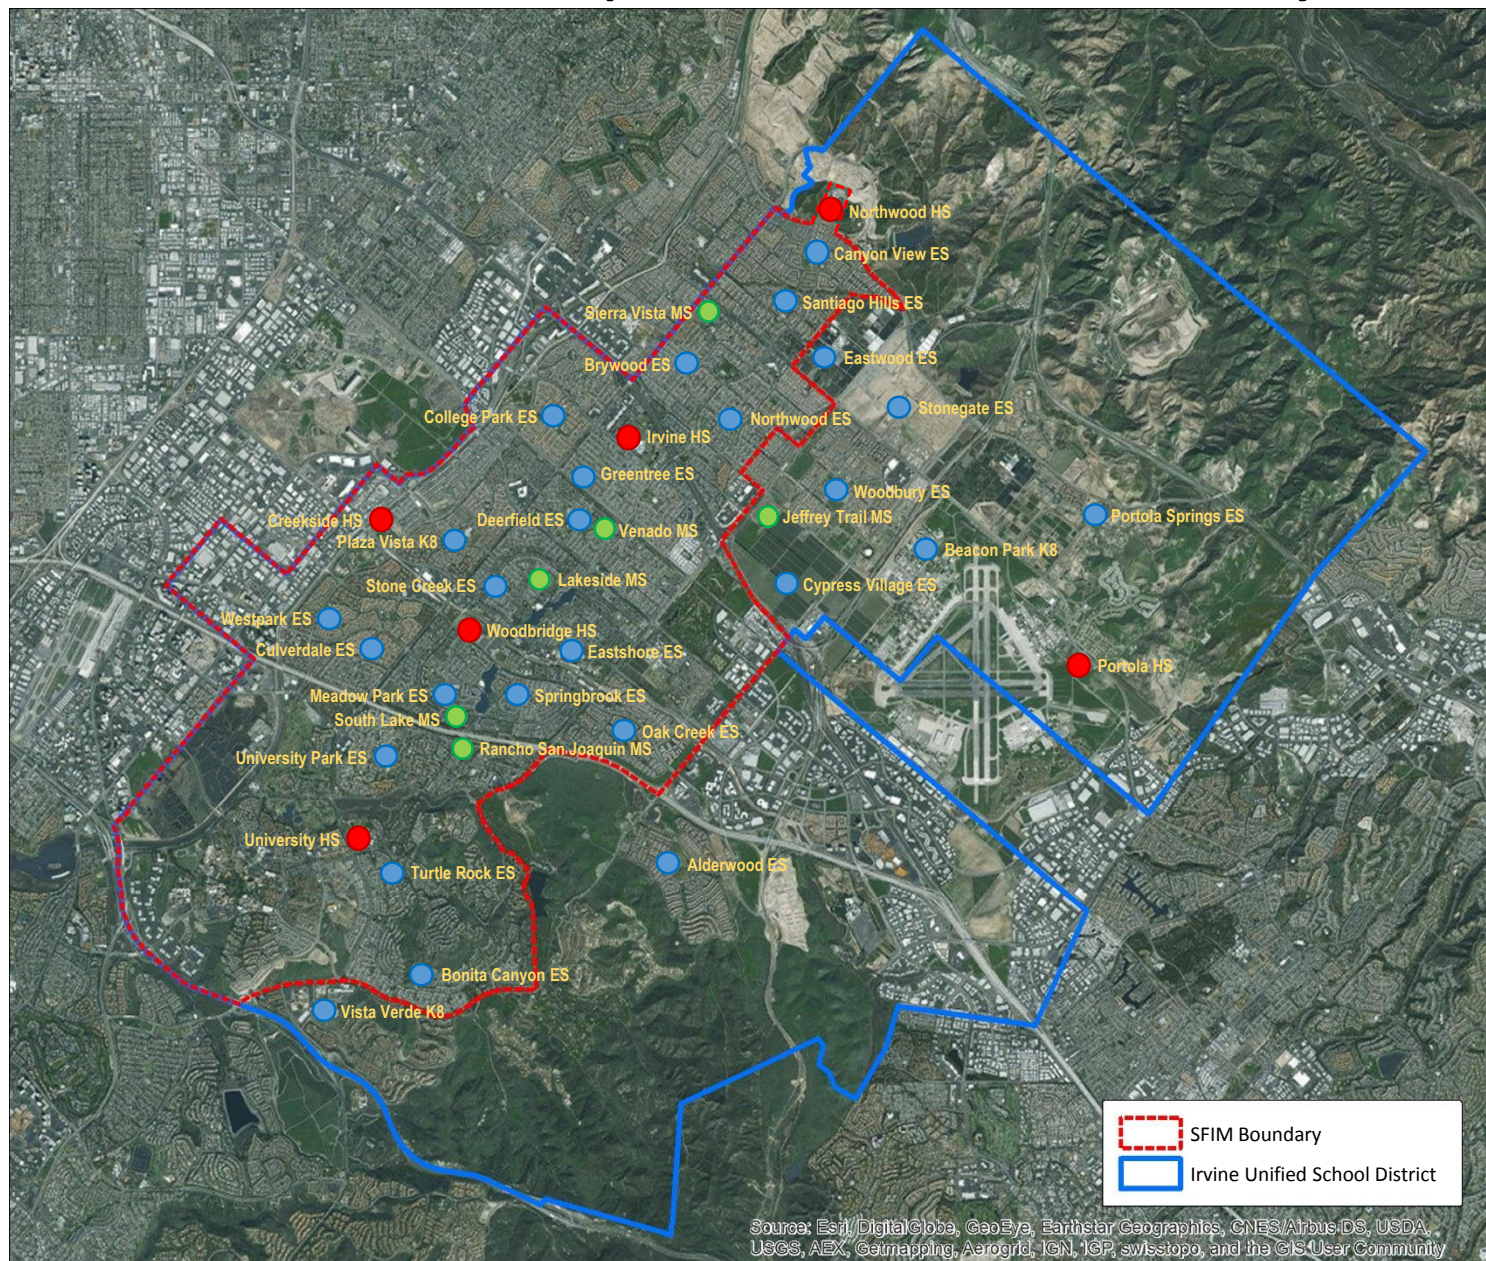

Irvine Unified School District School Facilities Improvement Measure Boundary

2016 SFIM Schools

Bonita Canyon ES	Turtle Rock ES
Brywood ES	University Park ES
Canyon View ES	Westpark ES
College Park ES	Plaza Vista K8
Culverdale ES	Lakeside MS
Deerfield ES	Rancho SJ MS
Eastshore ES	Sierra Vista MS
Greentree ES	South Lake MS
Meadow Park ES	Venado MS
Northwood ES	Creekside HS
Oak Creek ES	Irvine HS
Santiago Hills ES	Northwood HS
Springbrook ES	University HS
Stone Creek ES	Woodbridge HS

2016 SFIM Excluded Schools

Alderwood ES
Cypress Village ES
Eastwood ES
Portola Springs ES
Stonegate ES
Woodbury ES
Beacon Park K8
Vista Verde K8
Jeffrey Trail MS
Portola HS

IUSD Schools

- Elementary/K8 School
- Middle School
- High School

Source: Esri, DigitalGlobe, GeoEye, Earthstar Geographics, CNES/Airbus DS, USDA, USGS, AEX, Getmapping, Aerogrid, IGN, IGP, swisstopo, and the GIS User Community