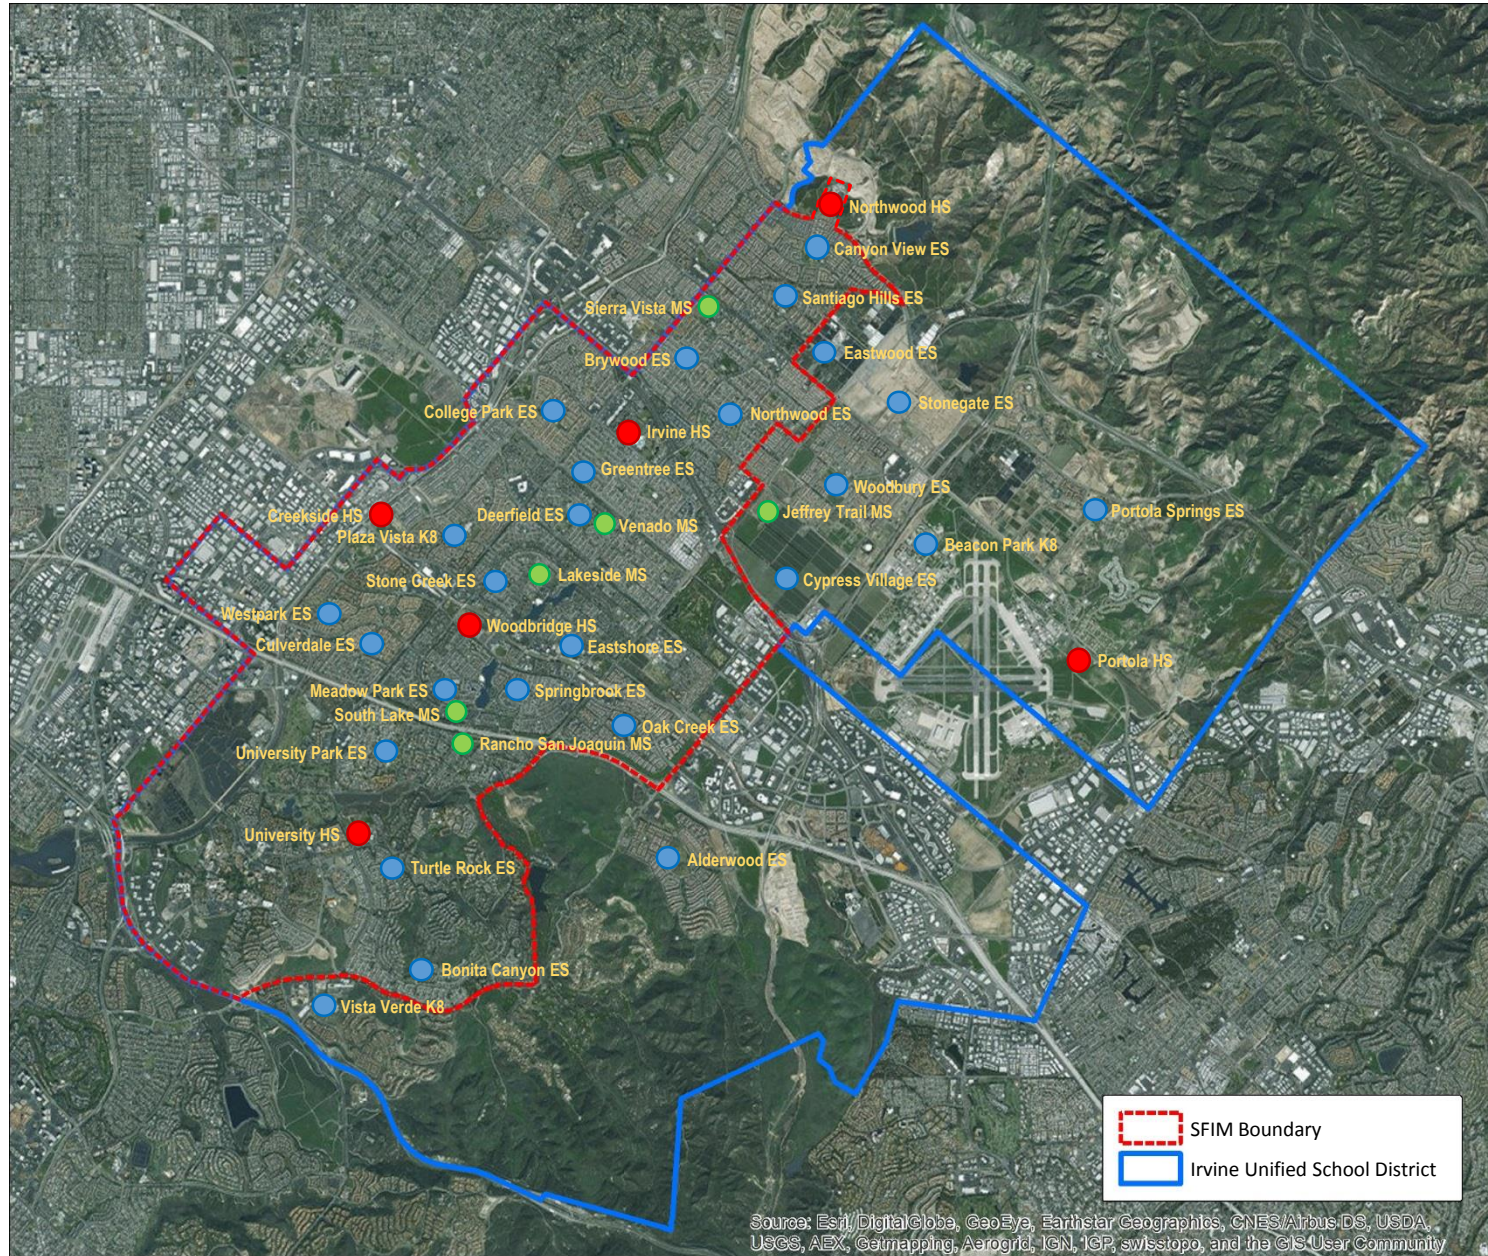

## School Facilities Improvement Measure Boundary

### 2016 SFIM Schools

Bonita Canyon ES	Turtle Rock ES
Brywood ES	University Park ES
Canyon View ES	Westpark ES
College Park ES	Plaza Vista K8
Culverdale ES	Lakeside MS
Deerfield ES	Rancho SJ MS
Eastshore ES	Sierra Vista MS
Greentree ES	South Lake MS
Meadow Park ES	Venado MS
Northwood ES	Creekside HS
Oak Creek ES	Irvine HS
Santiago Hills ES	Northwood HS
Springbrook ES	University HS
Stone Creek ES	Woodbridge HS

### 2016 SFIM Excluded Schools

Alderwood ES
Cypress Village ES
Eastwood ES
Portola Springs ES
Stonegate ES
Woodbury ES
Beacon Park K8
Vista Verde K8
Jeffrey Trail MS
Portola HS

### IUSD Schools

- Elementary/K8 School
- Middle School
- High School

SFIM Boundary  
 Irvine Unified School District

Source: Esri, DigitalGlobe, GeoEye, Earthstar Geographics, CNES/Airbus DS, USDA, USGS, AEX, Getmapping, Aerogrid, IGN, IGP, swisstopo, and the GIS User Community