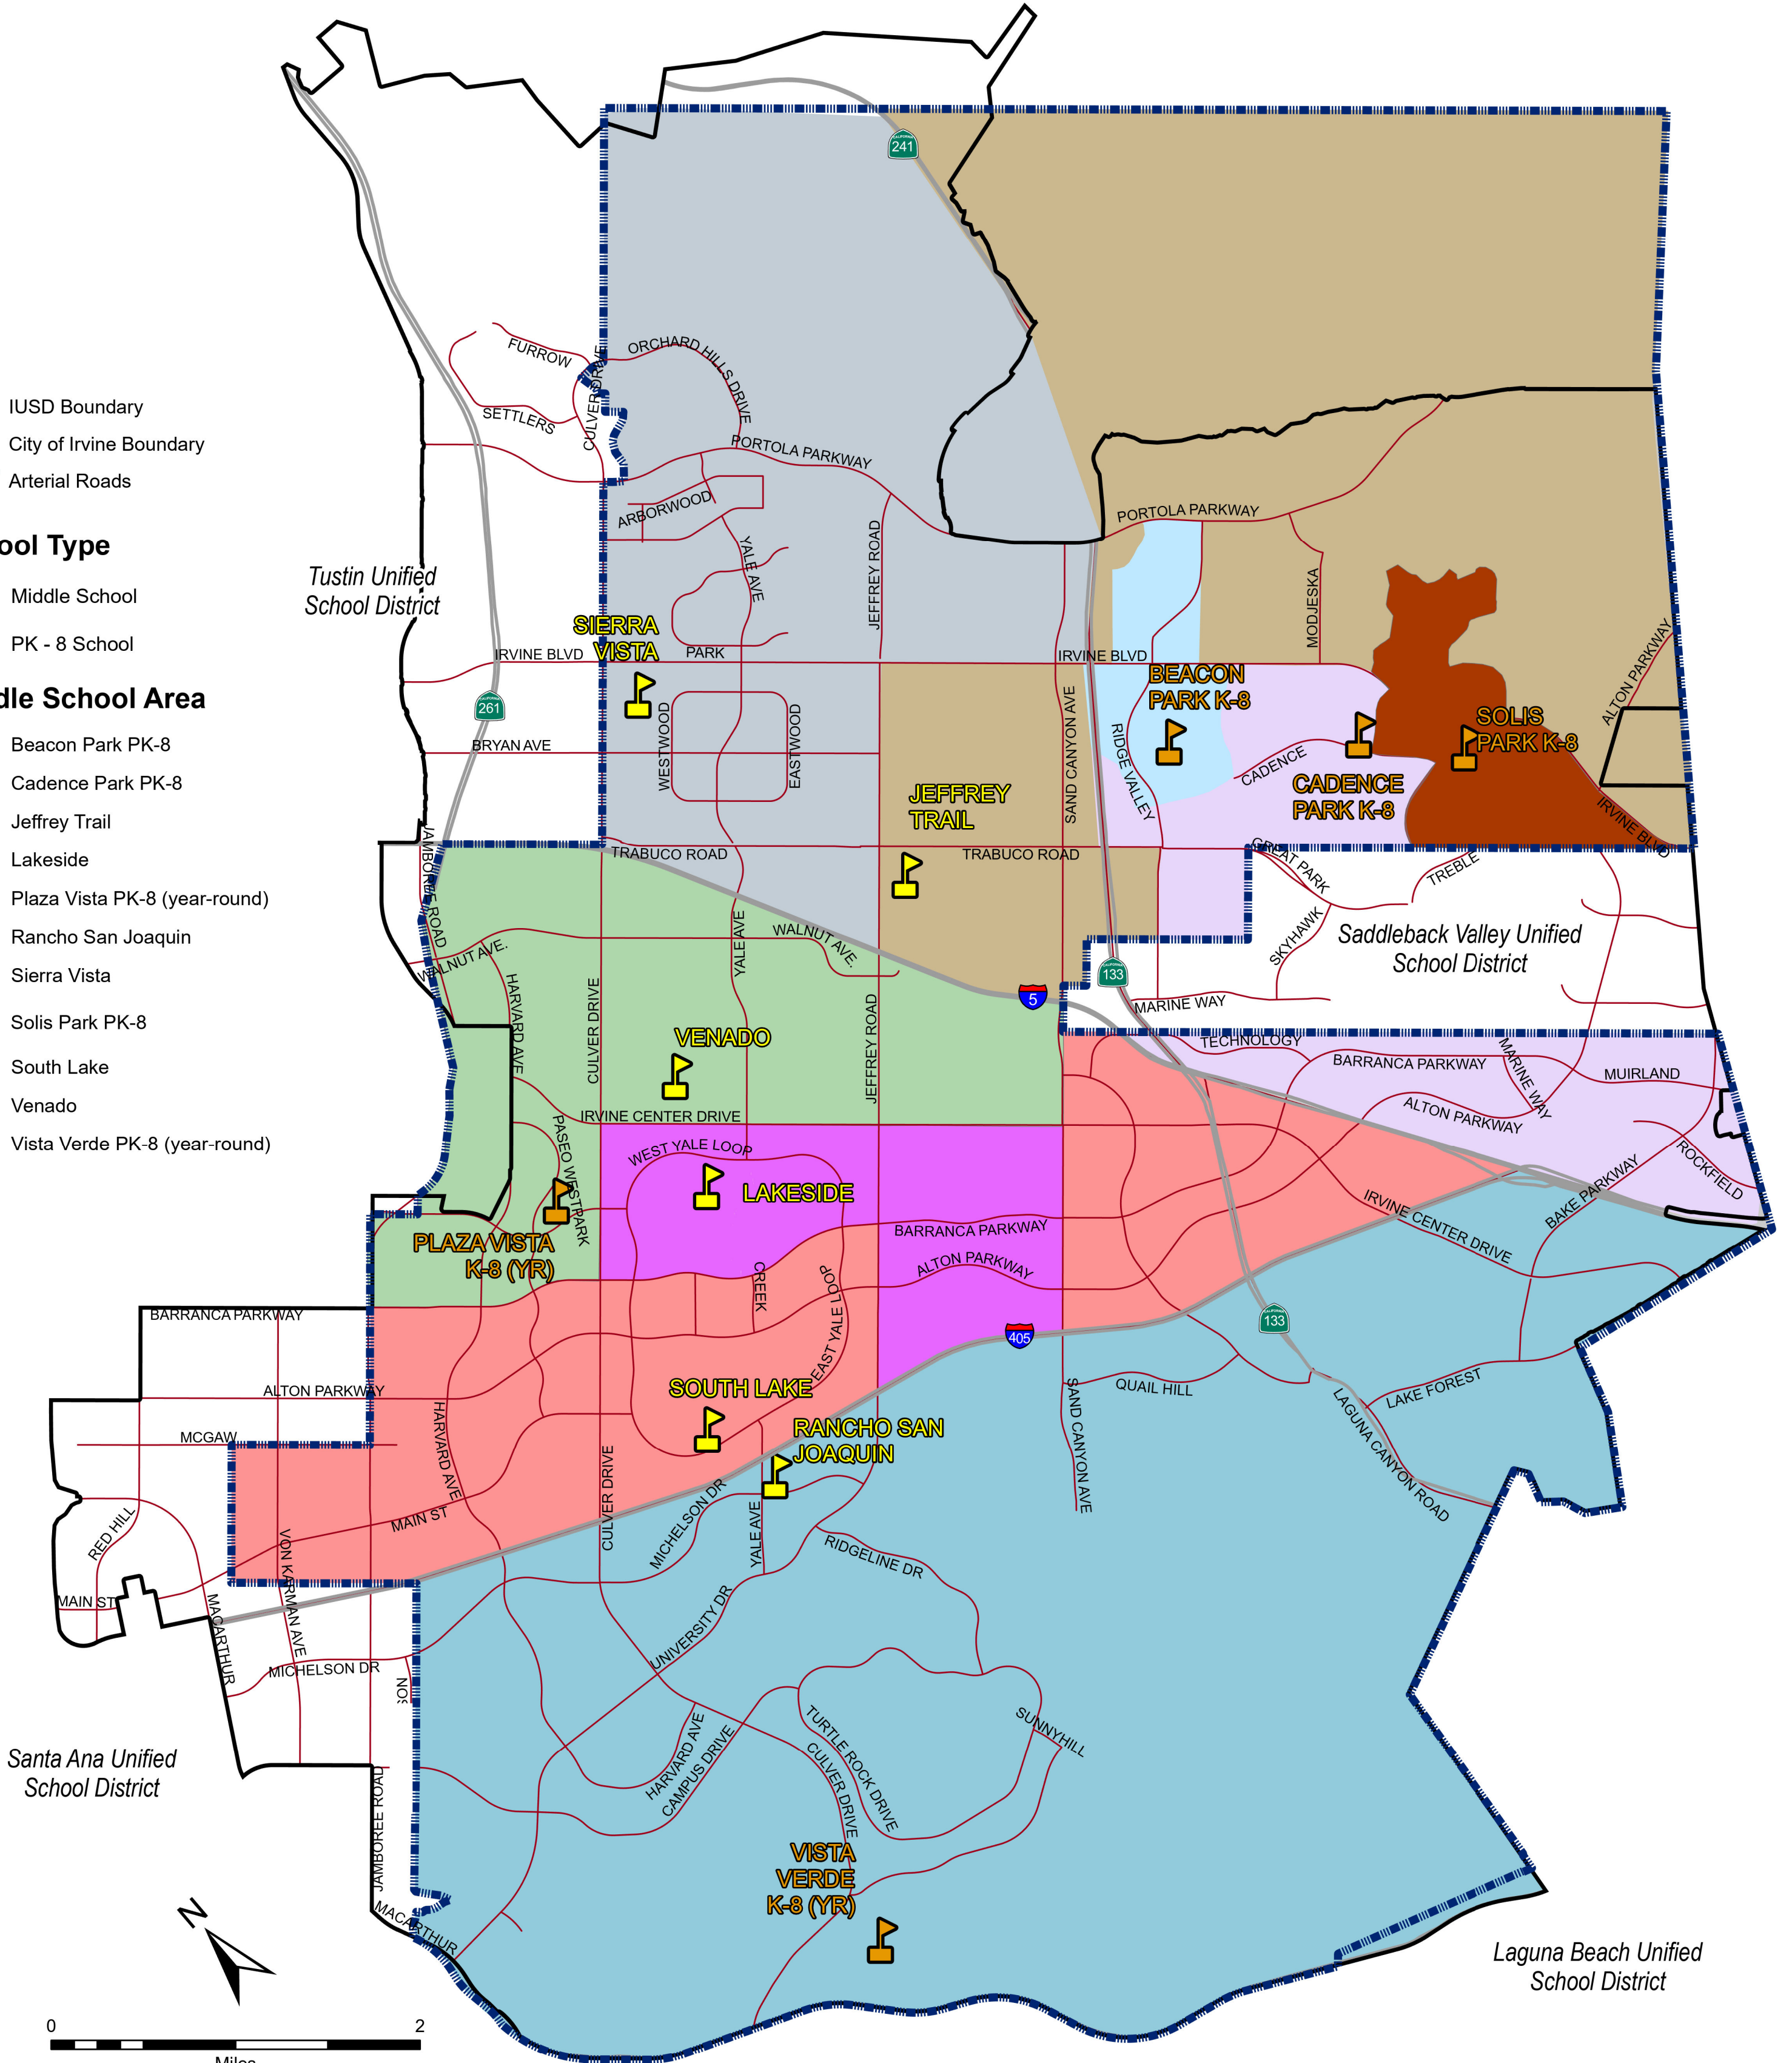

IRVINE UNIFIED SCHOOL DISTRICT

Middle School Attendance Areas 2024-2025

-  IUSD Boundary
-  City of Irvine Boundary
-  Arterial Roads

School Type

-  Middle School
-  PK - 8 School

Middle School Area

-  Beacon Park PK-8
-  Cadence Park PK-8
-  Jeffrey Trail
-  Lakeside
-  Plaza Vista PK-8 (year-round)
-  Rancho San Joaquin
-  Sierra Vista
-  Solis Park PK-8
-  South Lake
-  Venado
-  Vista Verde PK-8 (year-round)

Miles
1:40,000