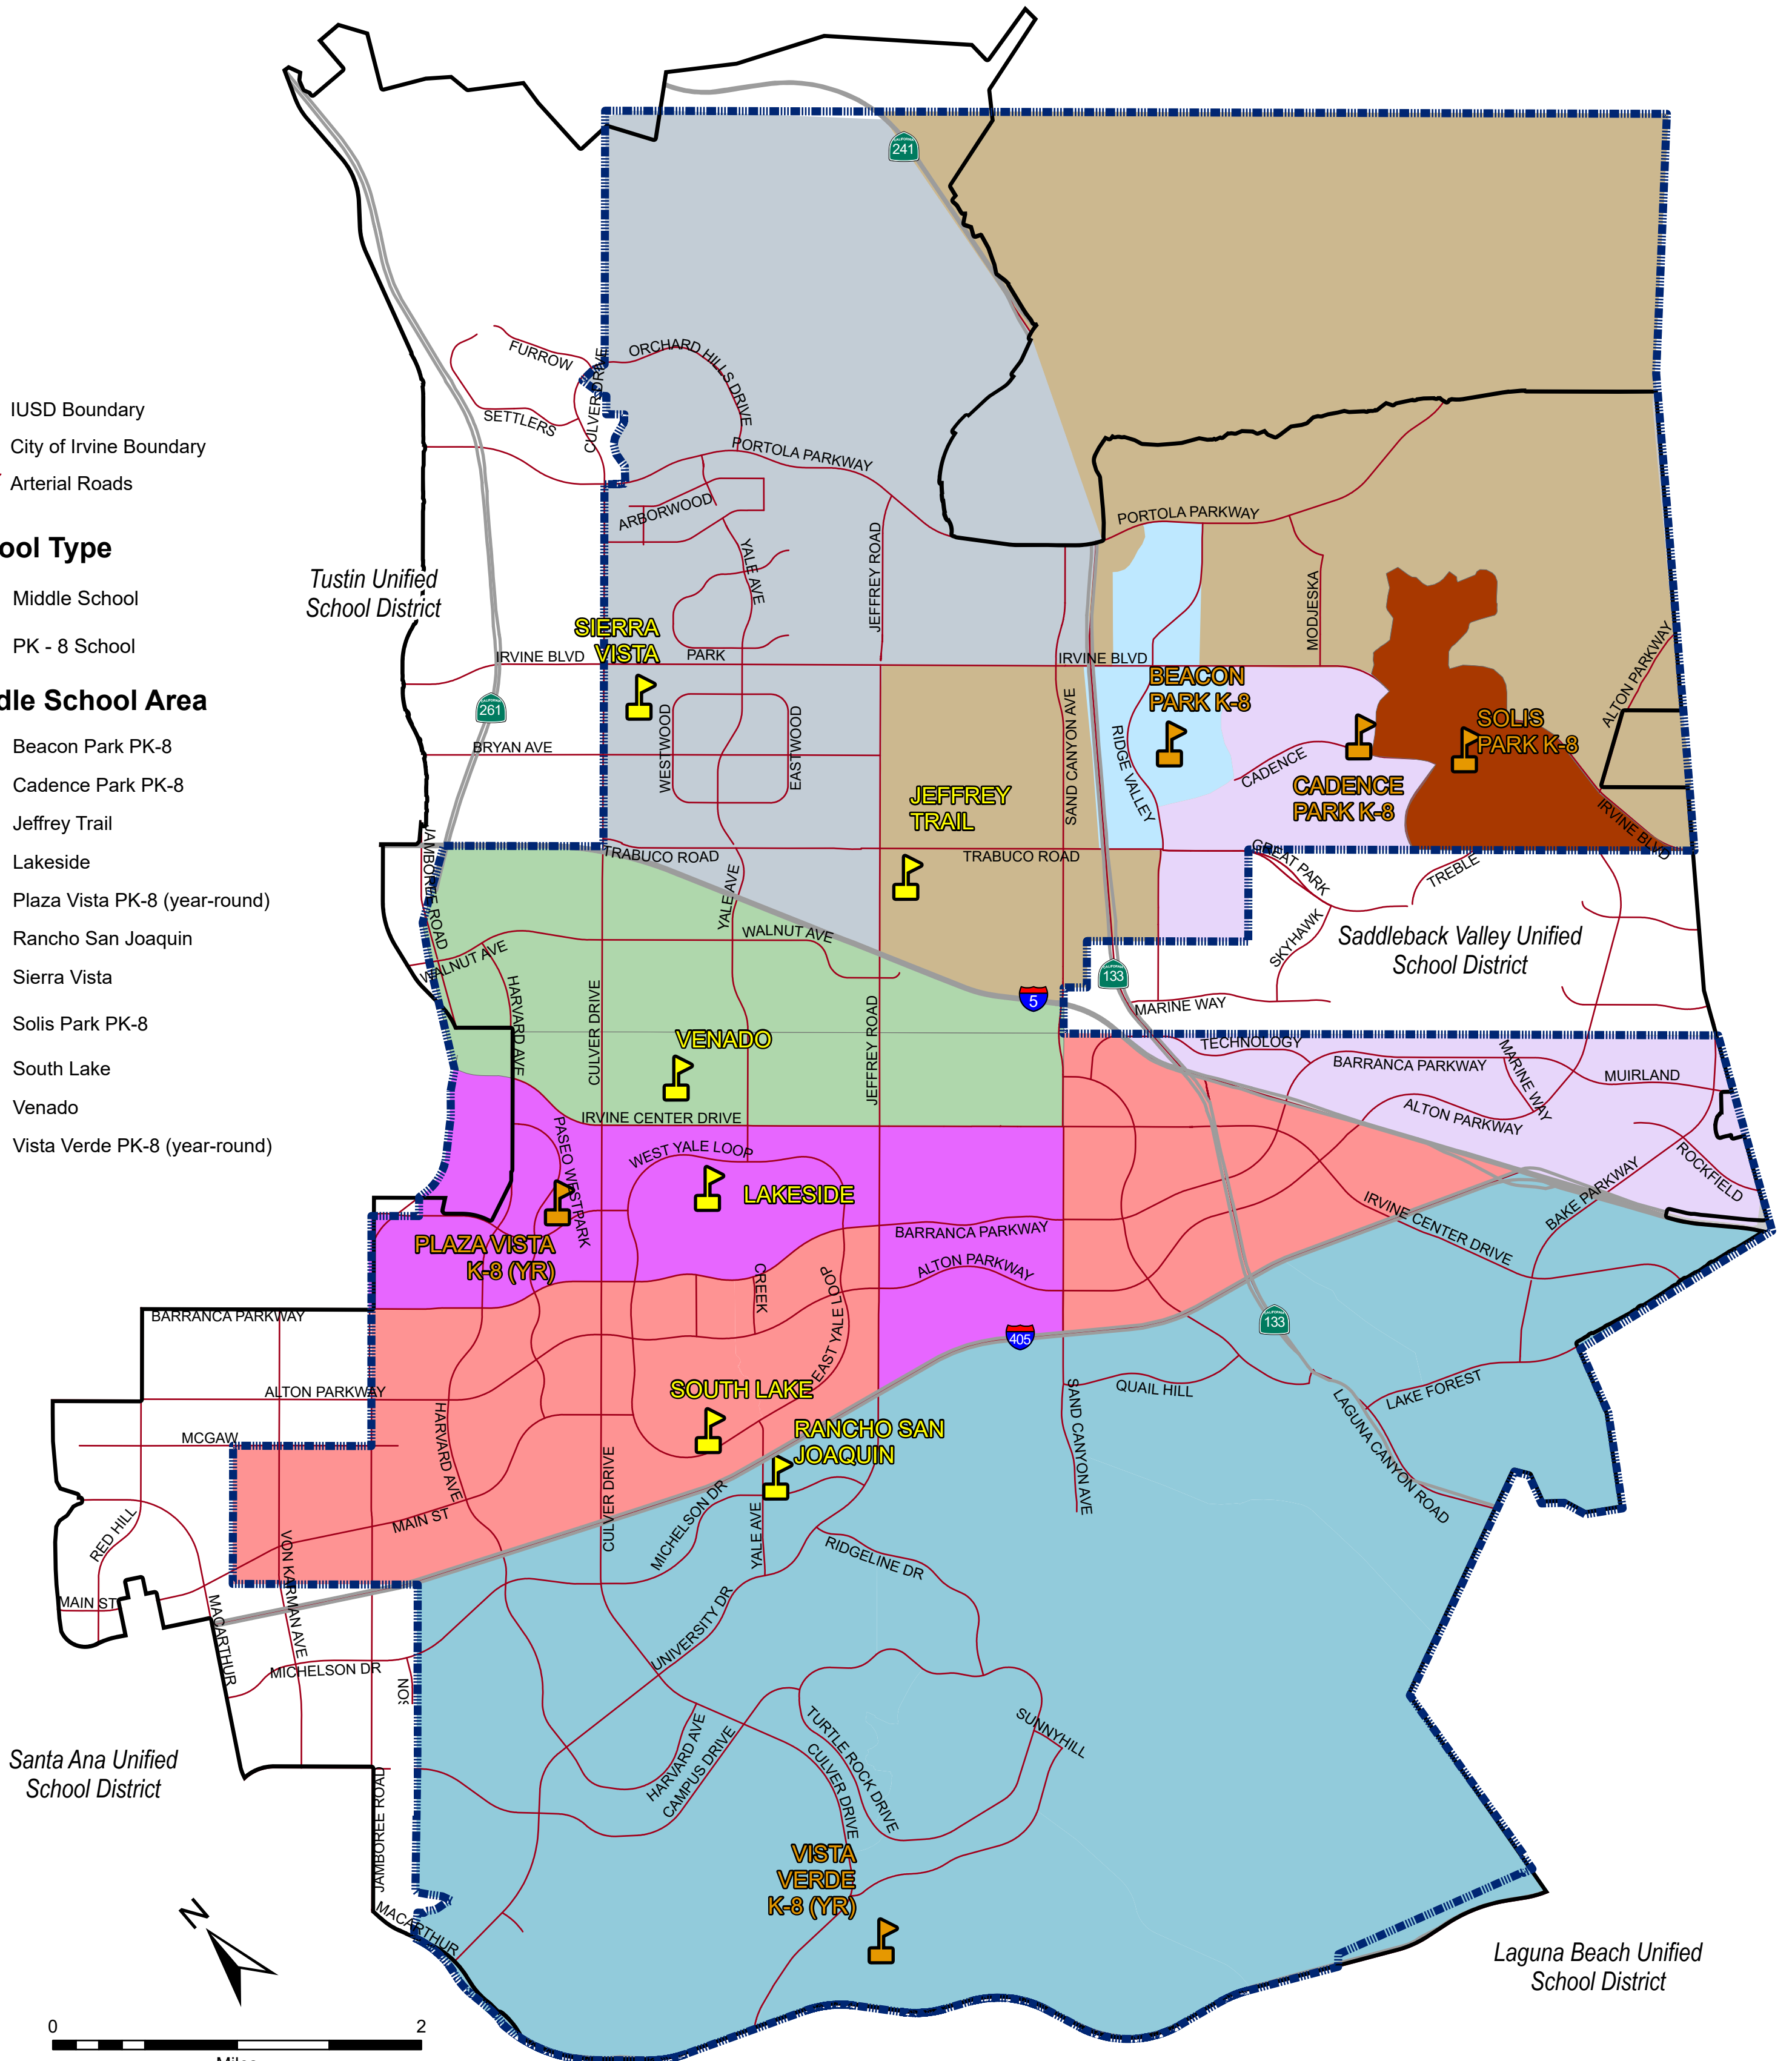

# IRVINE UNIFIED SCHOOL DISTRICT

## Middle School Attendance Areas 2024-2025

-  IUSD Boundary
-  City of Irvine Boundary
-  Arterial Roads

### Middle School Area

-  Beacon Park PK-8
-  Cadence Park PK-8
-  Jeffrey Trail
-  Lakeside
-  Plaza Vista PK-8 (year-round)
-  Rancho San Joaquin
-  Sierra Vista
-  Solis Park PK-8
-  South Lake
-  Venado
-  Vista Verde PK-8 (year-round)

Miles  
1:40,000