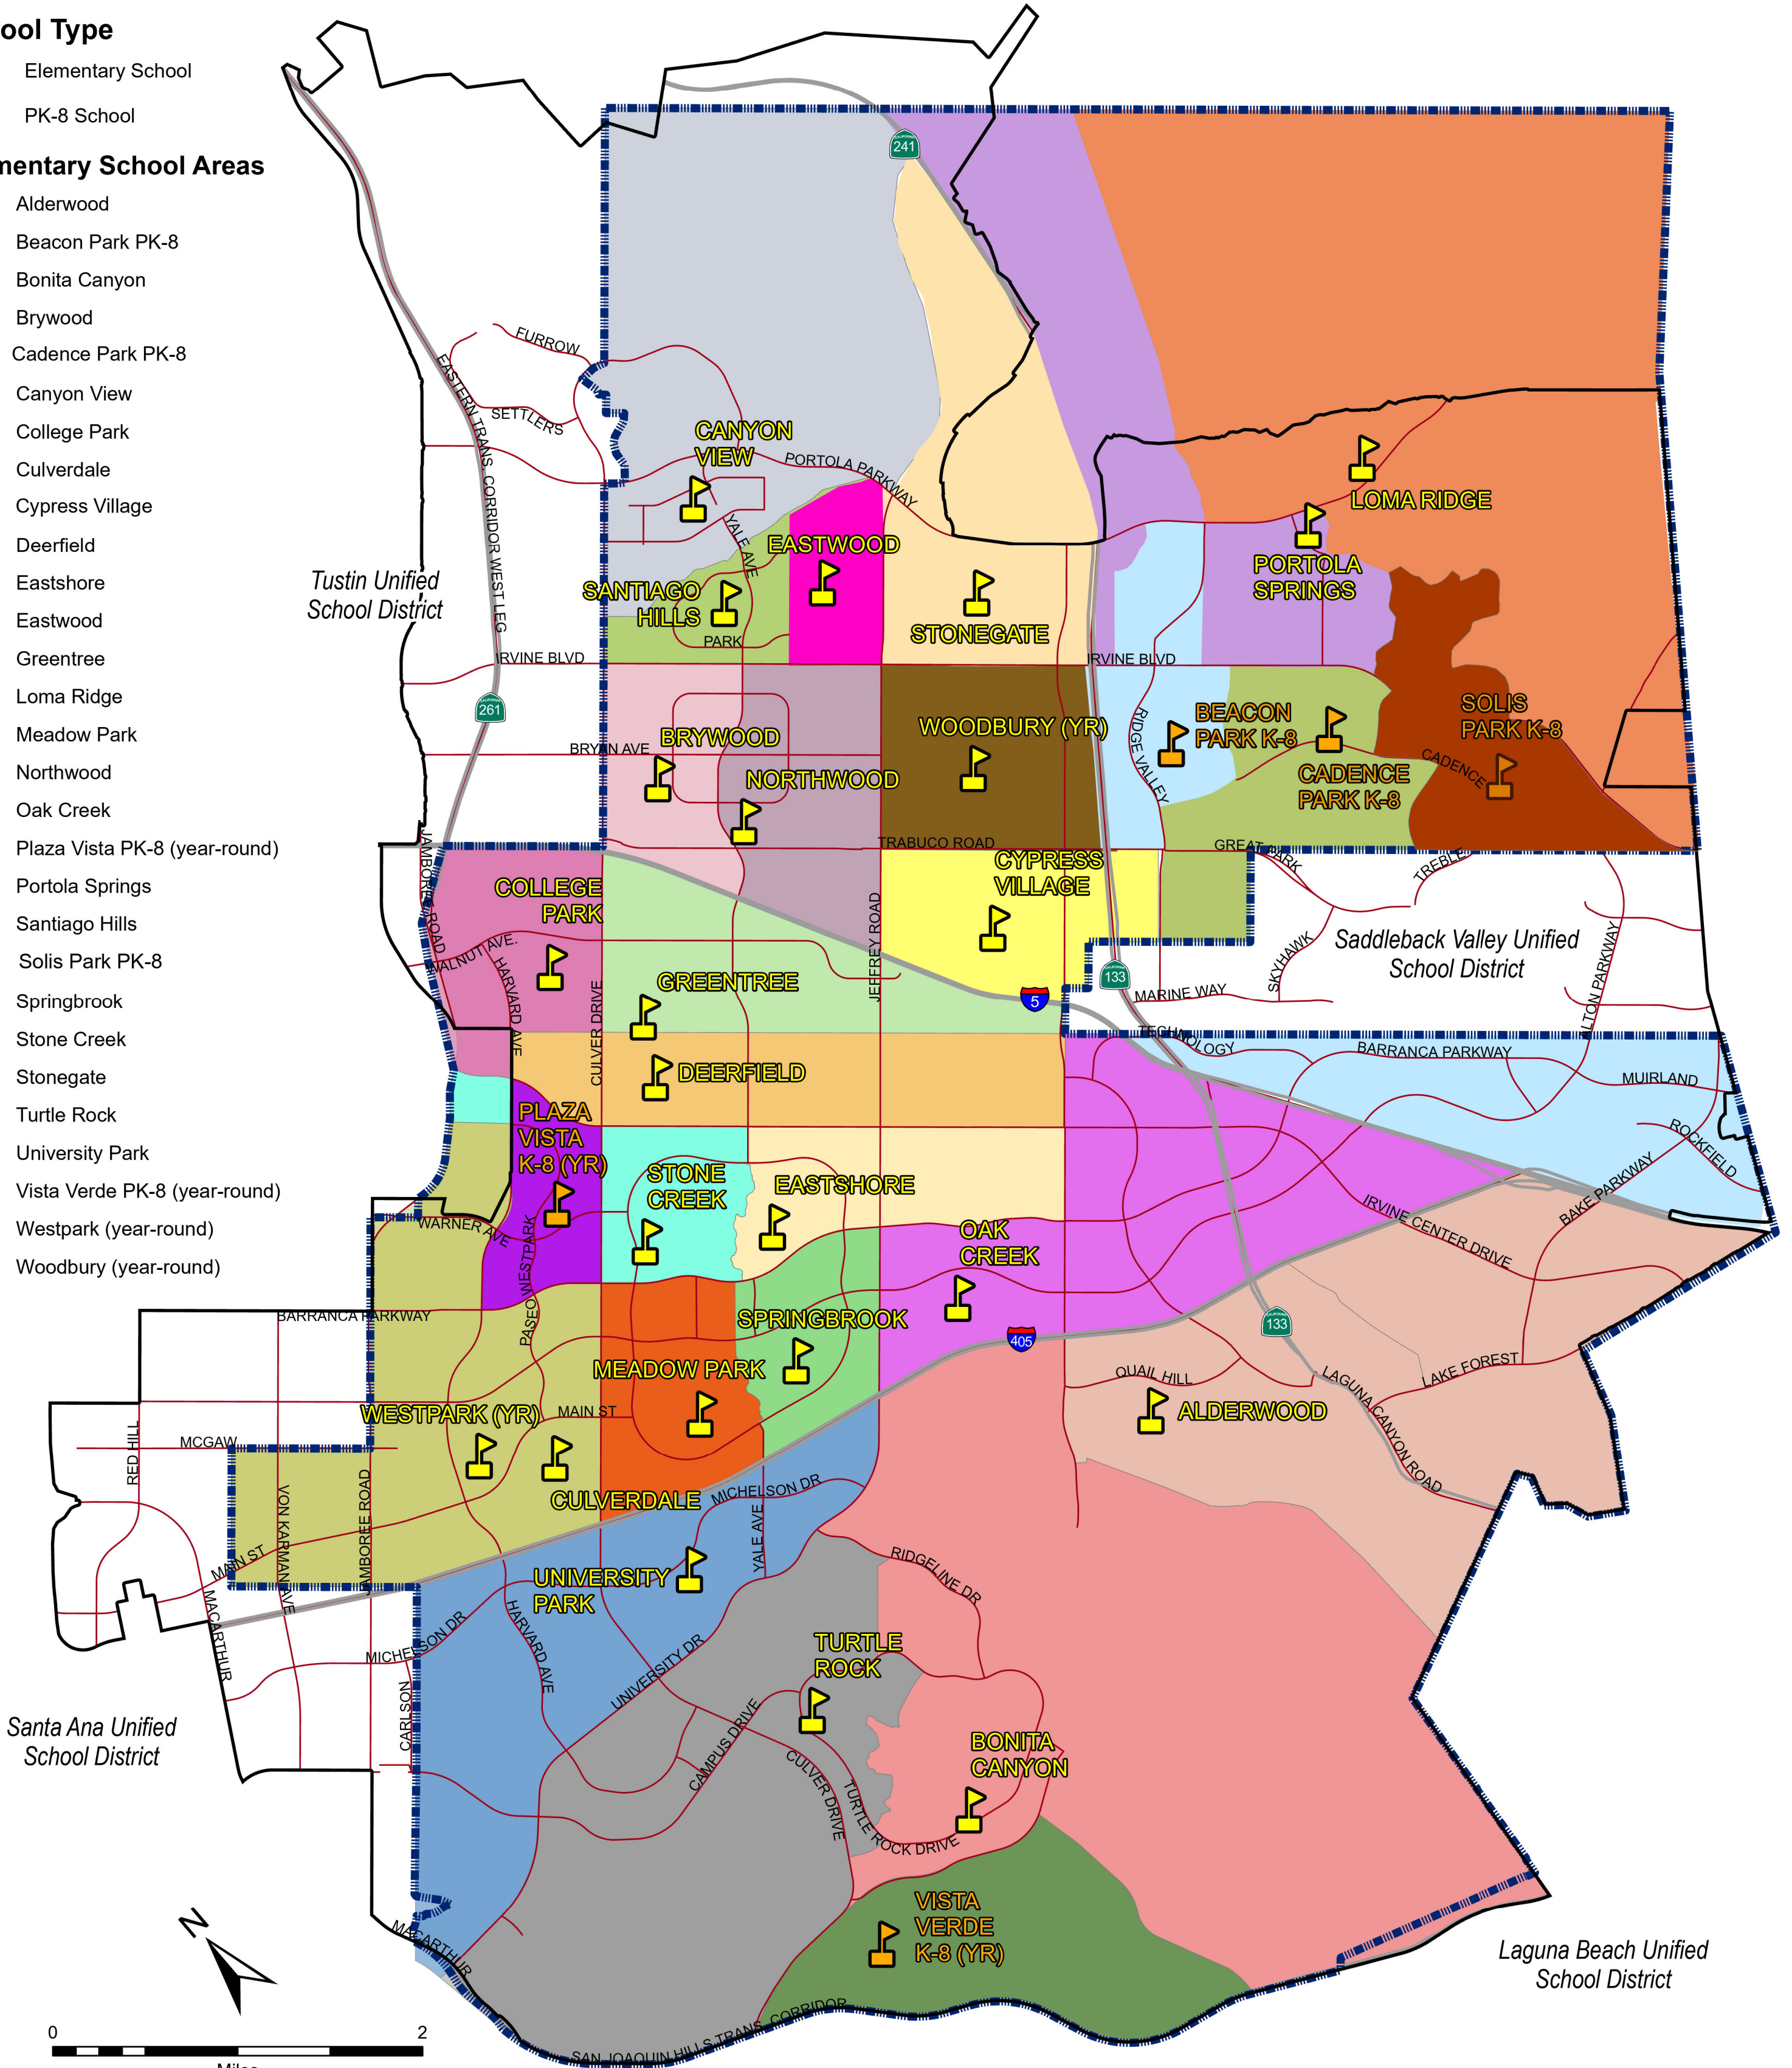

# IRVINE UNIFIED SCHOOL DISTRICT

## Elementary School Attendance Areas 2025-2026

-  IUSD Boundary
-  City of Irvine Boundary
-  Arterial Roads

### Elementary School Areas

-  Alderwood
-  Beacon Park PK-8
-  Bonita Canyon
-  Brywood
-  Cadence Park PK-8
-  Canyon View
-  College Park
-  Culverdale
-  Cypress Village
-  Deerfield
-  Eastshore
-  Eastwood
-  Greentree
-  Loma Ridge
-  Meadow Park
-  Northwood
-  Oak Creek
-  Plaza Vista PK-8 (year-round)
-  Portola Springs
-  Santiago Hills
-  Solis Park PK-8
-  Springbrook
-  Stone Creek
-  Stonegate
-  Turtle Rock
-  University Park
-  Vista Verde PK-8 (year-round)
-  Westpark (year-round)
-  Woodbury (year-round)

Miles  
1:40,000