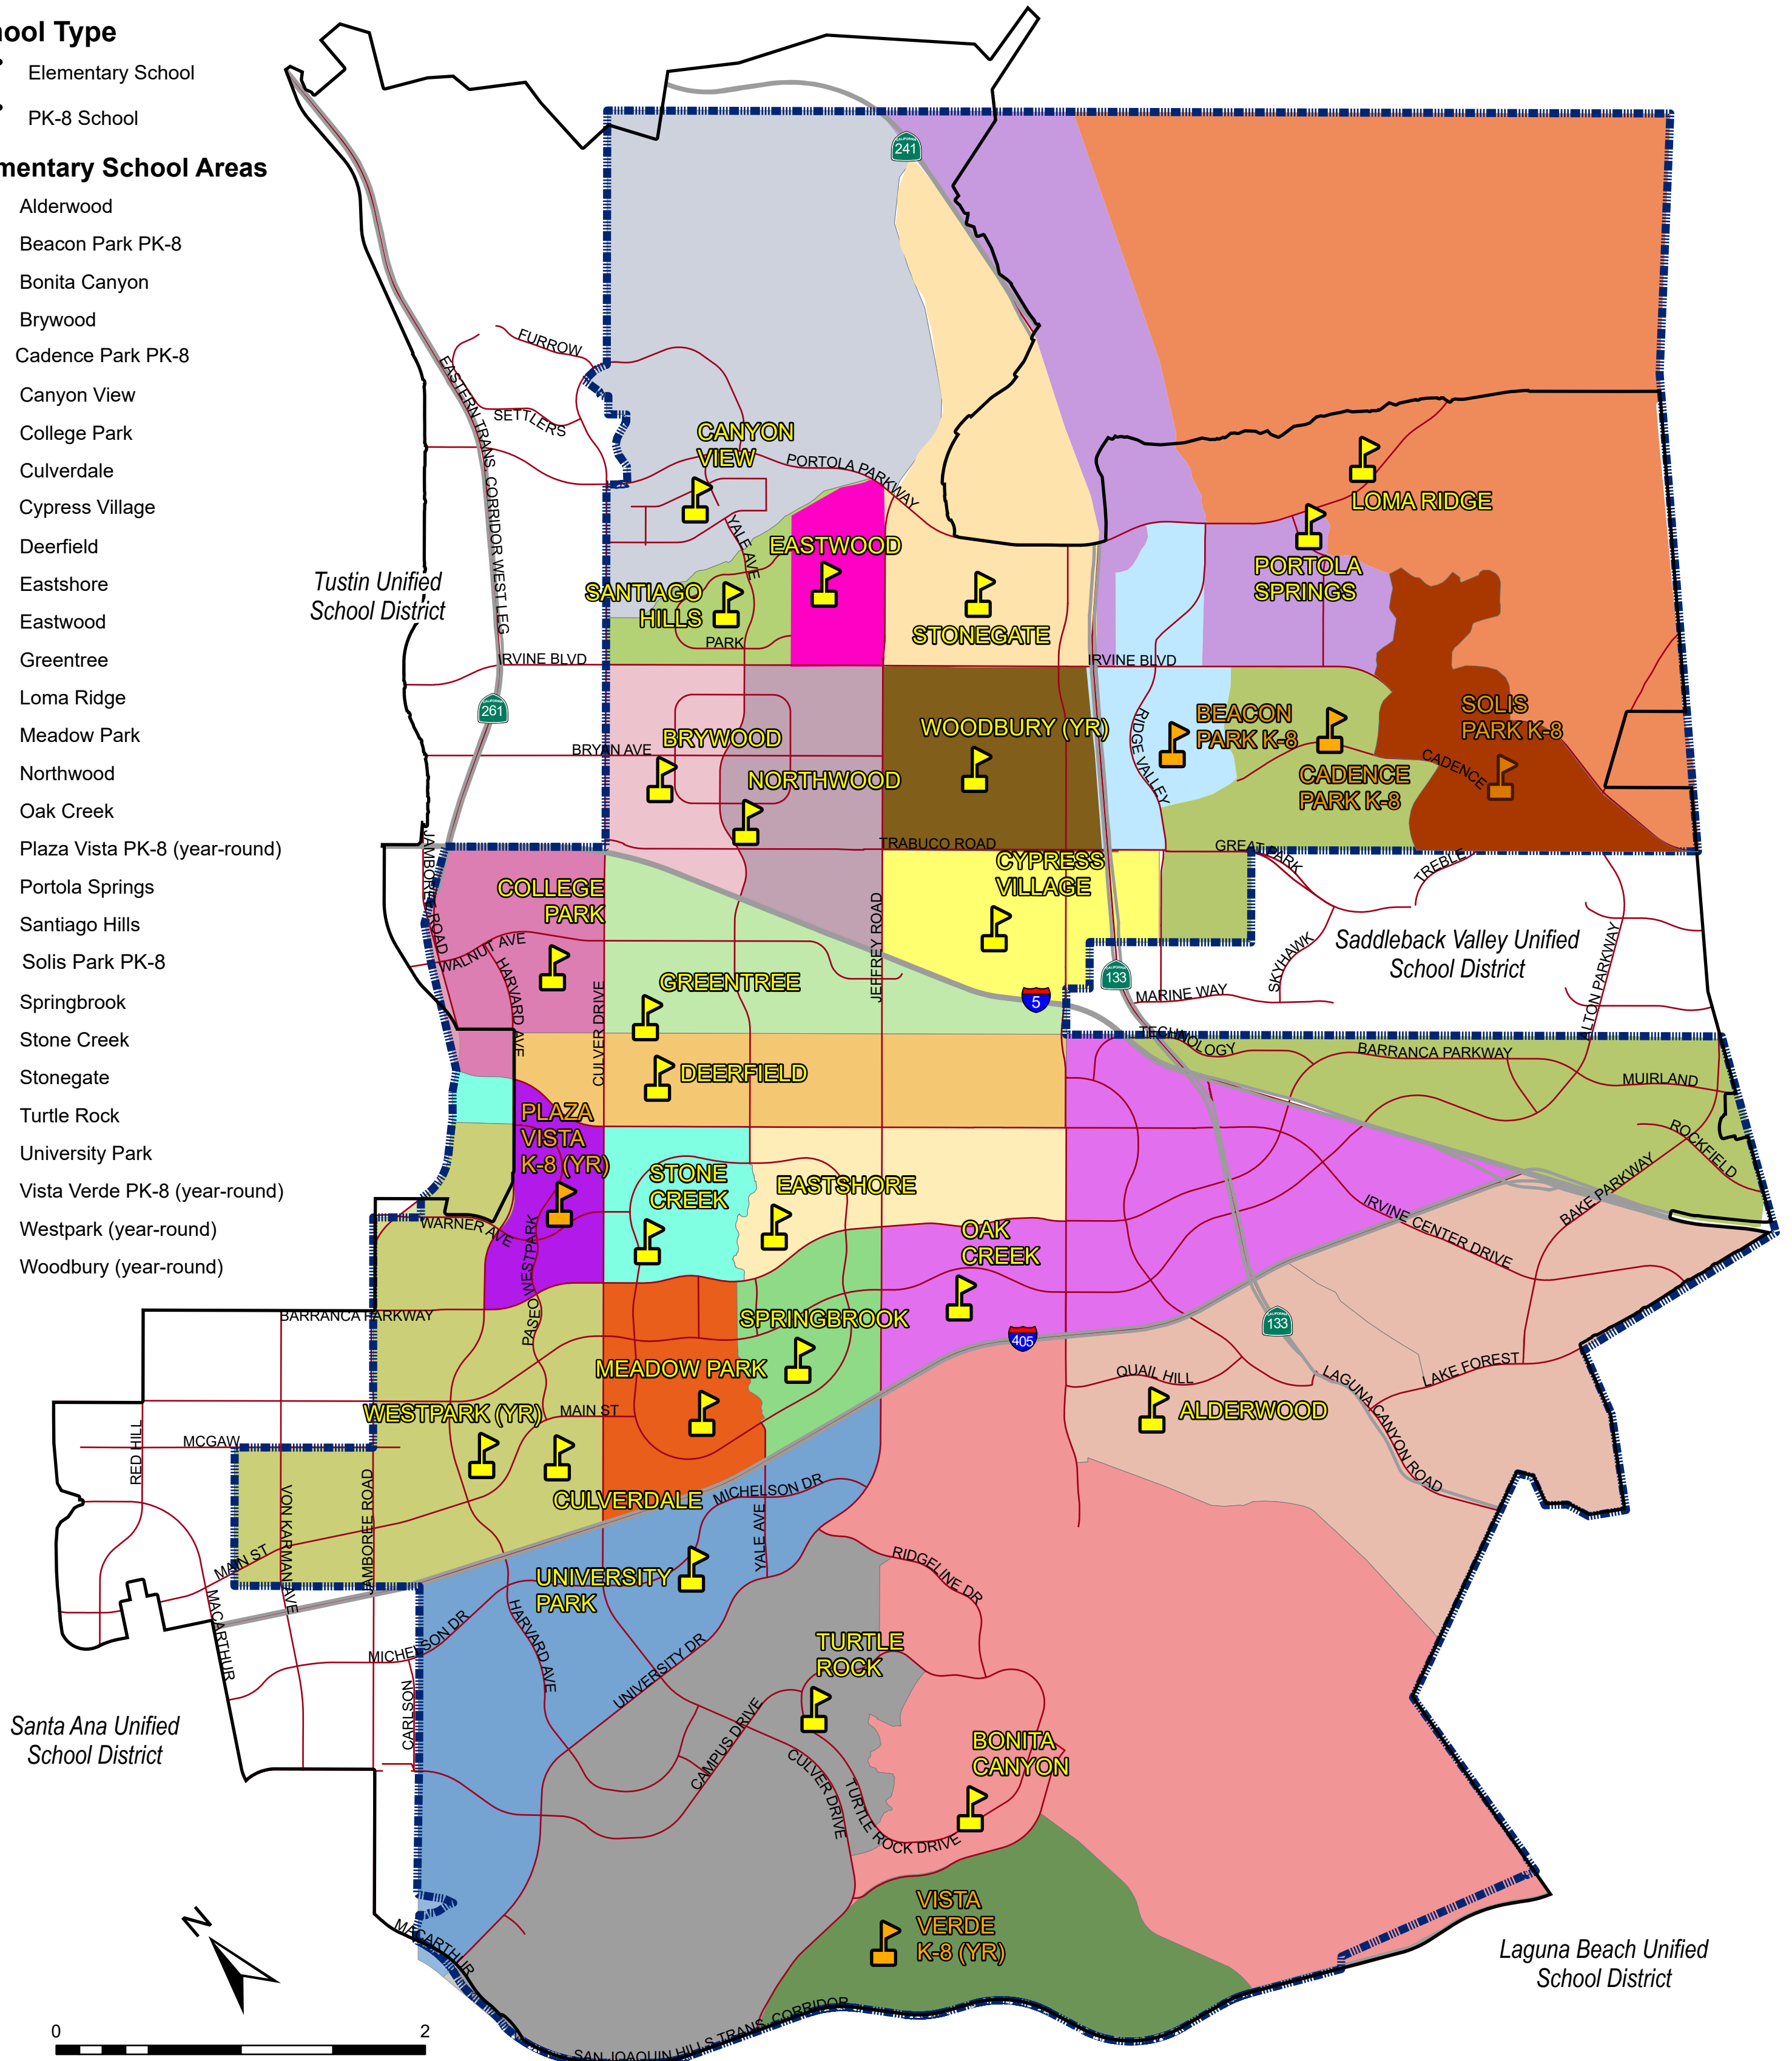

IRVINE UNIFIED SCHOOL DISTRICT

Elementary School Attendance Areas 2025-2026

-  IUSD Boundary
-  City of Irvine Boundary
-  Arterial Roads

School Type

-  Elementary School
-  PK-8 School

Elementary School Areas

-  Alderwood
-  Beacon Park PK-8
-  Bonita Canyon
-  Brywood
-  Cadence Park PK-8
-  Canyon View
-  College Park
-  Culverdale
-  Cypress Village
-  Deerfield
-  Eastshore
-  Eastwood
-  Greentree
-  Loma Ridge
-  Meadow Park
-  Northwood
-  Oak Creek
-  Plaza Vista PK-8 (year-round)
-  Portola Springs
-  Santiago Hills
-  Solis Park PK-8
-  Springbrook
-  Stone Creek
-  Stonegate
-  Turtle Rock
-  University Park
-  Vista Verde PK-8 (year-round)
-  Westpark (year-round)
-  Woodbury (year-round)

Miles
1:40,000