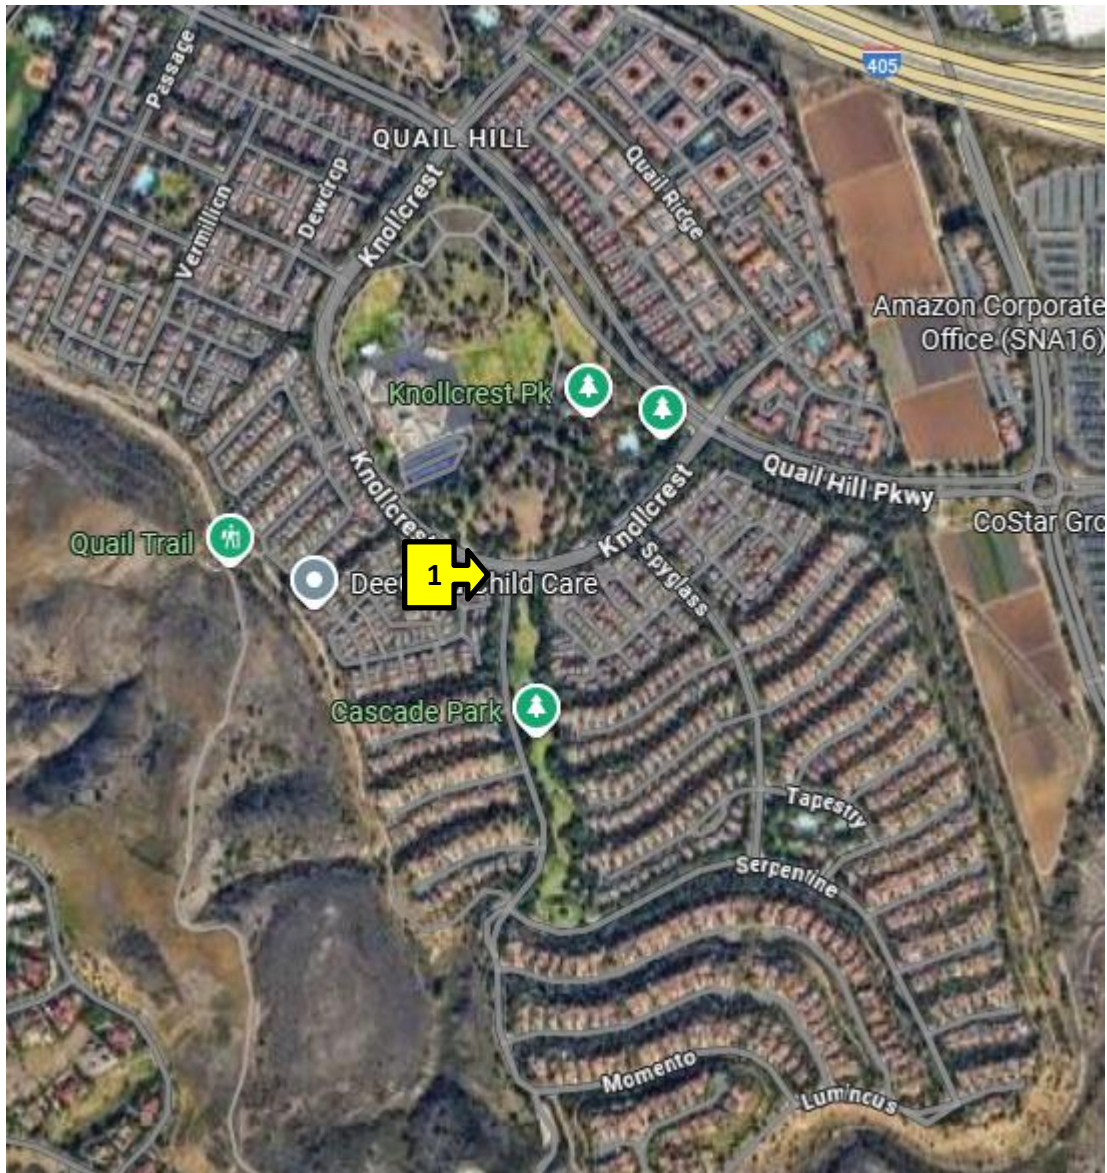

M-F

8:10 (K), 8:25 and 8:30 (1-8) AM Bells

Route 106- Quail Hill/University Park/University Hills		
7:00	Knollcrest just past Pine Needles (at park sidewalk)	Route 106
7:15	Royce just past Tamarack (at cement area adjacent to Dave Robins Park sign)	Route 106
7:17	Sandburg just past Goldenglow (at the greenbelt walkway)	Route 106
7:29	Gabrielino between California & Frost (at sidewalk entrance to park)	Route 106
7:34	California between Owen & Whistler (cement cut-out area, 50 ft. before light pole)	Route 106
7:35	Los Trancos 75 ft. before Harvey Ct. (at path across parkway)	Route 106
7:39	Howser @ Coltrane (at the pool/park)	Route 106

Route 106- University Hills /UCI /University Park/Quail Hill
Howser just before Coltrane (at the pool/park)
Gabrielino between California & Frost (at sidewalk entrance to park)
California between Owen & Whistler (cement cut-out area, 50 ft. before light pole)
Los Trancos 75 ft. before Harvey Ct. (at path across parkway)
Adobe Cir before S. Verano Rd.
Sandburg just past Goldenglow (at the greenbelt walkway)
Royce at the greenbelt across from Beech Tree
Royce just past Tamarack (at cement area adjacent to Dave Robins Park sign)
Knollcrest just past Pine Needles (at park sidewalk)

University Hills/UCI Map

PICK UP/DROP OFF STOPS

- 1- Howser @ Coltarne
- 2- Gabrielino @ California/Frost
- 3- California @ Owen/Whistler
- 4- Los Trancos @ Harvey
- 5- Adobe Circle @ South Verano Rd.

University Park Map

PICK UP/DROP OFF STOPS

- 1-Sandburg just past Goldenglow
- 2-Royce @ Beech Tree
- 3-Royce just past Tamarack

Quail Hill Map

PICK UP/DROP OFF STOPS

1-Knollcrest just past Pine Needles