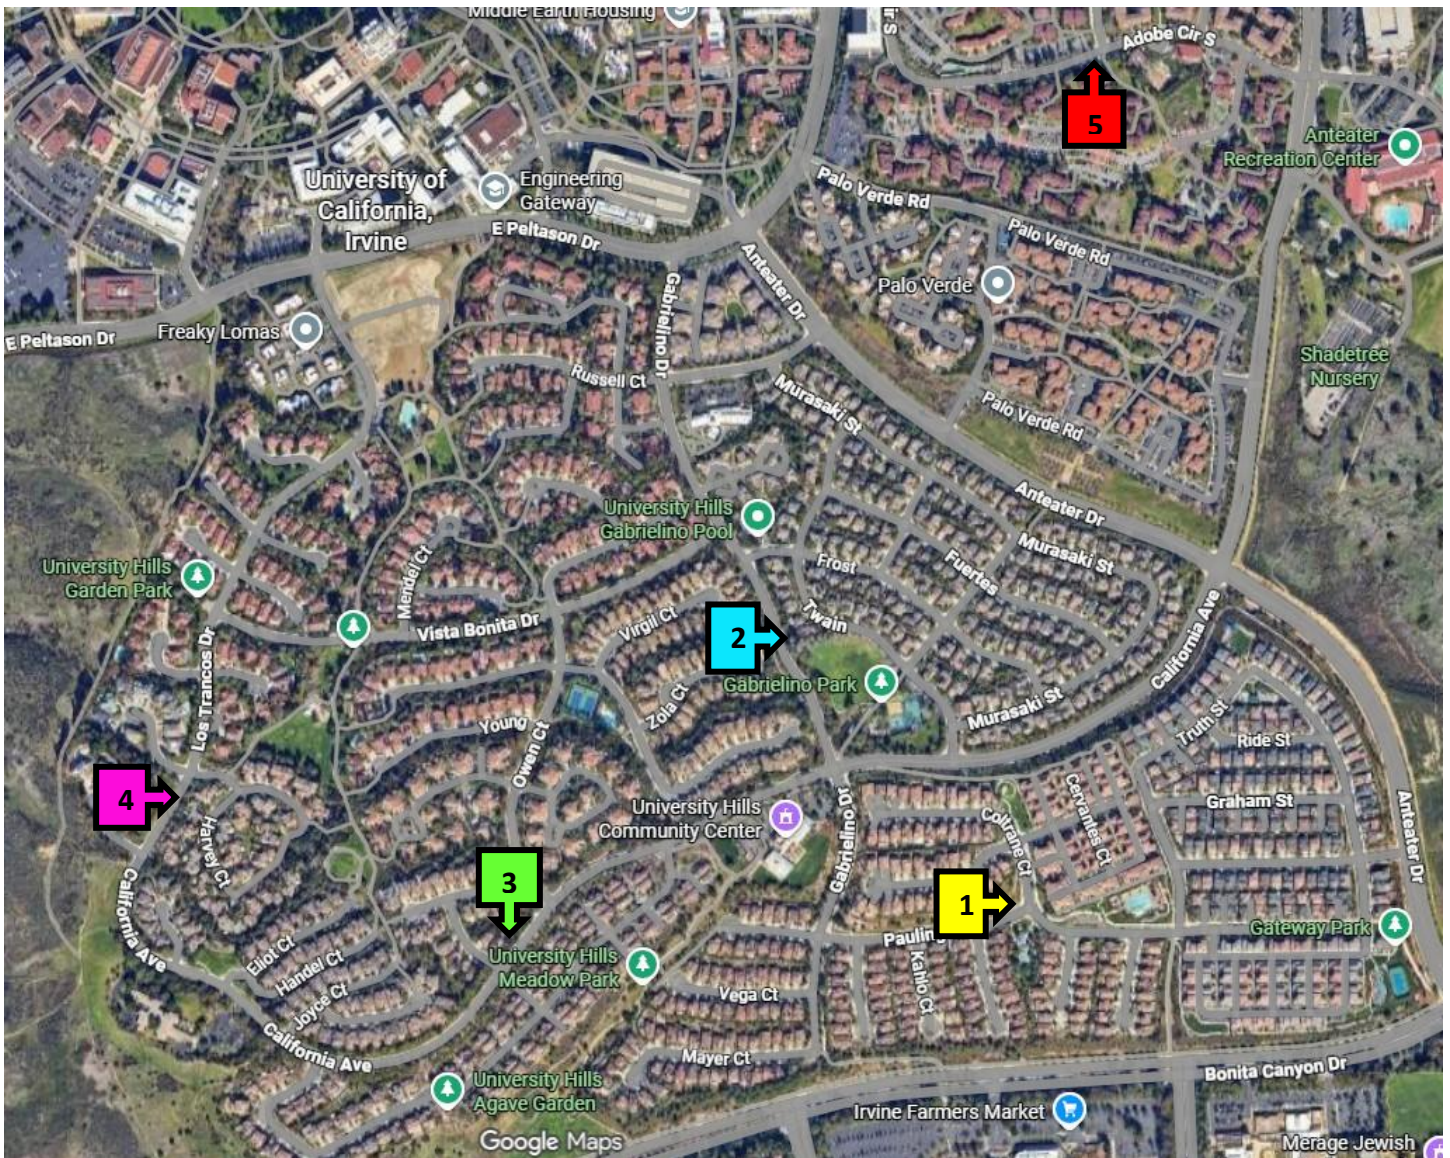

M-F

8:10 (K), 8:25 and 8:30 (1-8) AM Bells

Route 106- Quail Hill/University Park/University Hills		
7:00	Knollcrest just past Pine Needles (at park sidewalk)	Route 106
7:15	Royce just past Tamarack (at cement area adjacent to Dave Robins Park sign)	Route 106
7:17	Sandburg just past Goldenglow (at the greenbelt walkway)	Route 106
7:29	Gabrielino between California & Frost (at sidewalk entrance to park)	Route 106
7:34	California between Owen & Whistler (cement cut-out area, 50 ft. before light pole)	Route 106
7:35	Los Trancos 75 ft. before Harvey Ct. (at path across parkway)	Route 106
7:39	Howser @ Coltrane (at the pool/park)	Route 106

Route 106- University Hills /UCI /University Park/Quail Hill
Howser just before Coltrane (at the pool/park)
Gabrielino between California & Frost (at sidewalk entrance to park)
California between Owen & Whistler (cement cut-out area, 50 ft. before light pole)
Los Trancos 75 ft. before Harvey Ct. (at path across parkway)
Adobe Cir before S. Verano Rd.
Sandburg just past Goldenglow (at the greenbelt walkway)
Royce at the greenbelt across from Beech Tree
Royce just past Tamarack (at cement area adjacent to Dave Robins Park sign)
Knollcrest just past Pine Needles (at park sidewalk)

University Hills/UCI Map

PICK UP/DROP OFF STOPS

- 1- Howser @ Coltarne
- 2- Gabrielino @ California/Frost
- 3- California @ Owen/Whistler
- 4- Los Trancos @ Harvey
- 5- Adobe Circle @ South Verano Rd.

University Park Map

PICK UP/DROP OFF STOPS

- 1-Sandburg just past Goldenglow
- 2-Royce @ Beech Tree
- 3-Royce just past Tamarack

Quail Hill Map

PICK UP/DROP OFF STOPS

1-Knollcrest just past Pine Needles