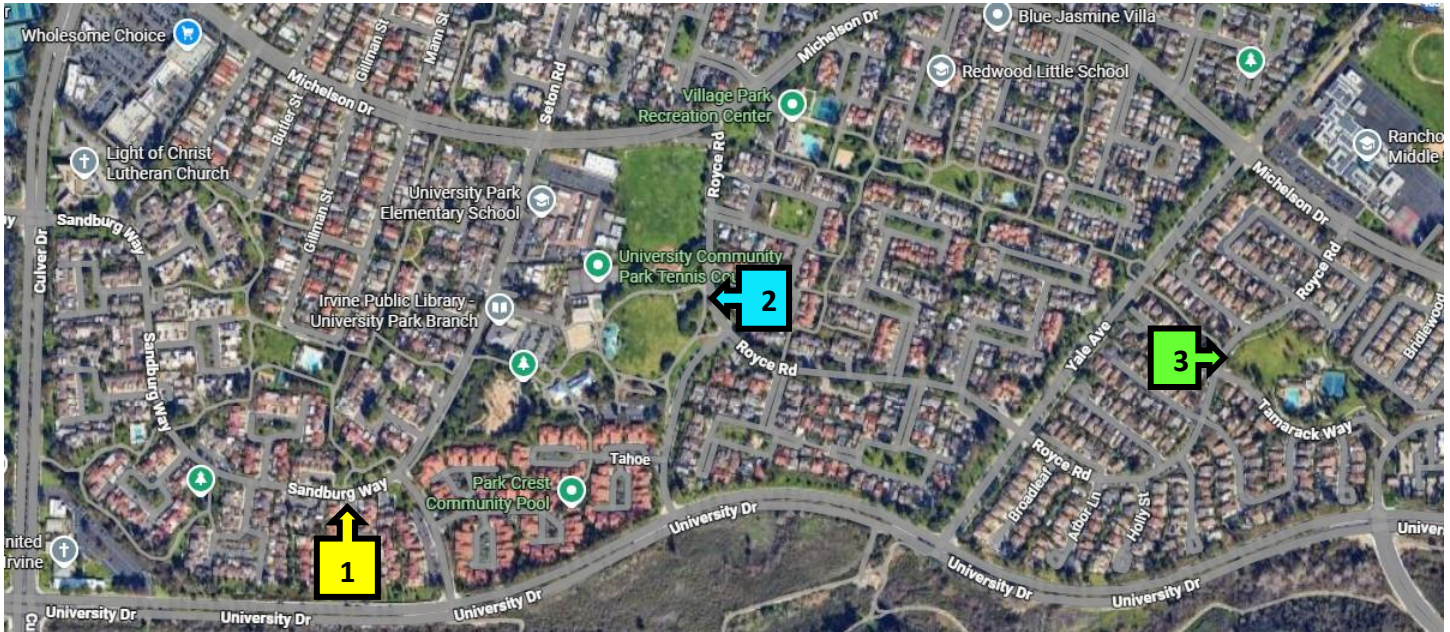

M-F

8:10 (K), 8:25 and 8:30 (1-8) AM Bells

Route 106- Quail Hill/University Park/University Hills		
7:00	Knollcrest just past Pine Needles (at park sidewalk)	Route 106
7:15	Royce just past Tamarack (at cement area adjacent to Dave Robins Park sign)	Route 106
7:17	Sandburg just past Goldenglow (at the greenbelt walkway)	Route 106
7:29	Gabrielino between California & Frost (at sidewalk entrance to park)	Route 106
7:34	California between Owen & Whistler (cement cut-out area, 50 ft. before light pole)	Route 106
7:35	Los Trancos 75 ft. before Harvey Ct. (at path across parkway)	Route 106
7:39	Howser @ Coltrane (at the pool/park)	Route 106

Route 106- University Hills /UCI /University Park/Quail Hill
Howser just before Coltrane (at the pool/park)
Gabrielino between California & Frost (at sidewalk entrance to park)
California between Owen & Whistler (cement cut-out area, 50 ft. before light pole)
Los Trancos 75 ft. before Harvey Ct. (at path across parkway)
Adobe Cir before S. Verano Rd.
Sandburg just past Goldenglow (at the greenbelt walkway)
Royce at the greenbelt across from Beech Tree
Royce just past Tamarack (at cement area adjacent to Dave Robins Park sign)
Knollcrest just past Pine Needles (at park sidewalk)

University Hills/UCI Map

PICK UP/DROP OFF STOPS

- 1- Howser @ Coltarne
- 2- Gabrielino @ California/Frost
- 3- California @ Owen/Whistler
- 4- Los Trancos @ Harvey
- 5- Adobe Circle @ South Verano Rd.

University Park Map

PICK UP/DROP OFF STOPS

- 1-Sandburg just past Goldenglow
- 2-Royce @ Beech Tree
- 3-Royce just past Tamarack

Quail Hill Map

PICK UP/DROP OFF STOPS

1-Knollcrest just past Pine Needles