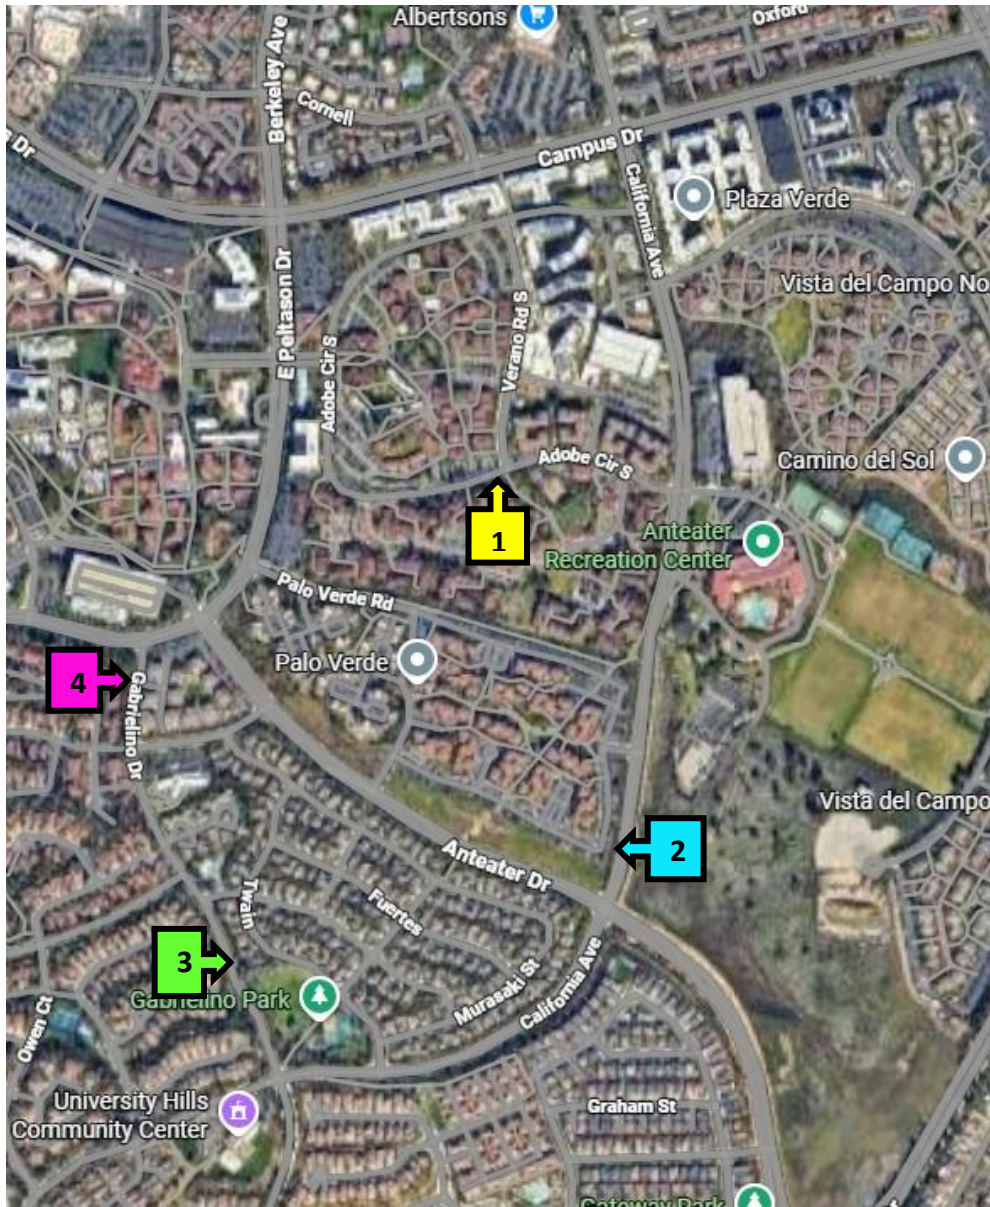

UCI Map

PICK UP/DROP OFF STOPS

1-Adobe Circle @ South Verano Rd.

4- Gabrielino @ E Peltason

2-California @ Anteater

3-Gabrielino @ California/Frost