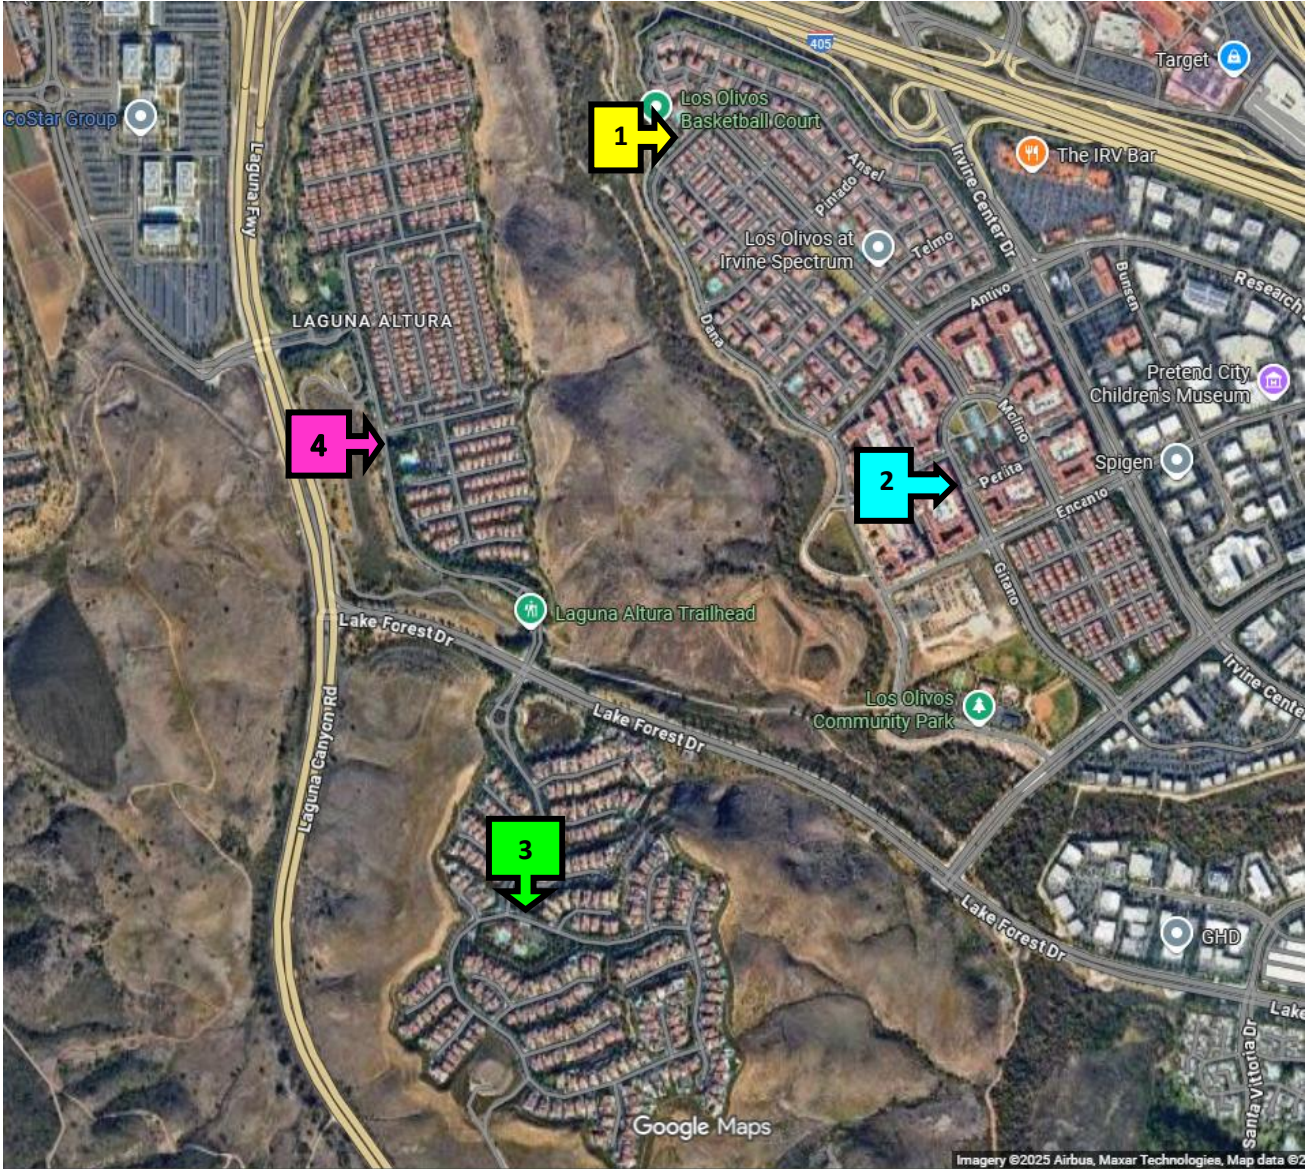

Los Olivos/Hidden Canyon/Laguna Altura Map

PICK UP/DROP OFF STOPS

1- Dana @ Volleyball Courts

2- Gitano @ Perlita

3- Headlands @ The Clubhouse

4- Romano @ Mancini