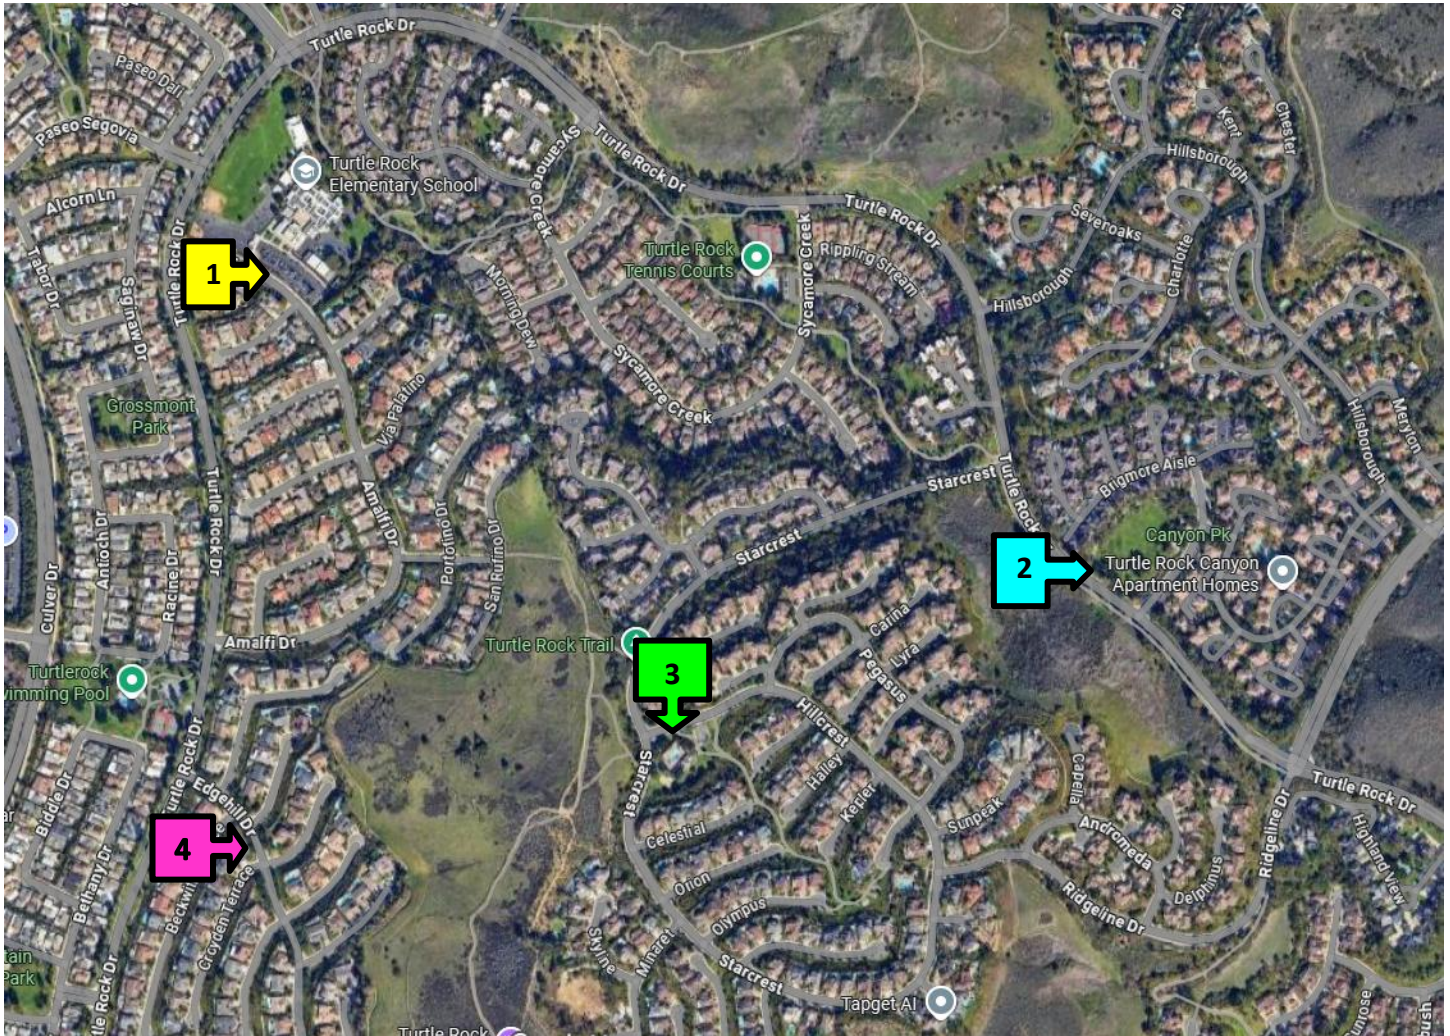

PICK UP/DROP OFF STOPS

1- Dana @ Volleyball Courts

2- Gitano @ Perlita

3- Headlands @ The Clubhouse

4- Romano @ Mancini

Quail Hill Map

PICK UP/DROP OFF STOPS

1- Knollcrest @ Perennial

2- Knollcrest @ Pine needles

3- Spyglass and Serpentine

4- "E" Knollcrest @ Quail Ridge

5- "W" Knollcrest @ Quail Ridge

North Turtle Rock Map

PICK UP/DROP OFF STOPS

1- Amalfi in front of Turtle Rock School

2- Turtle Rock @ Canyon Park

3- Hillcrest @ The Pool

4- Edgehill @ Croymden

South Turtle Rock Map

PICK UP/DROP OFF STOPS

1- Briarcrest @ Southall Terrace

2- Sierra Mesa @ The Park

3- Silver Crescent @ The Park

4- Sierra Palos @ The Park

5- Silkwood @ Hillgrass

6- Silkwood @ Sundial

University Town Center Map

PICK UP/DROP OFF STOPS

- 1- **Cornell before Berkeley**
- 2- **Cornell After Berkeley**

PICK UP/DROP OFF STOPS

- 3- **Stanford at the Park**
- 4- **Columbia Square Park**