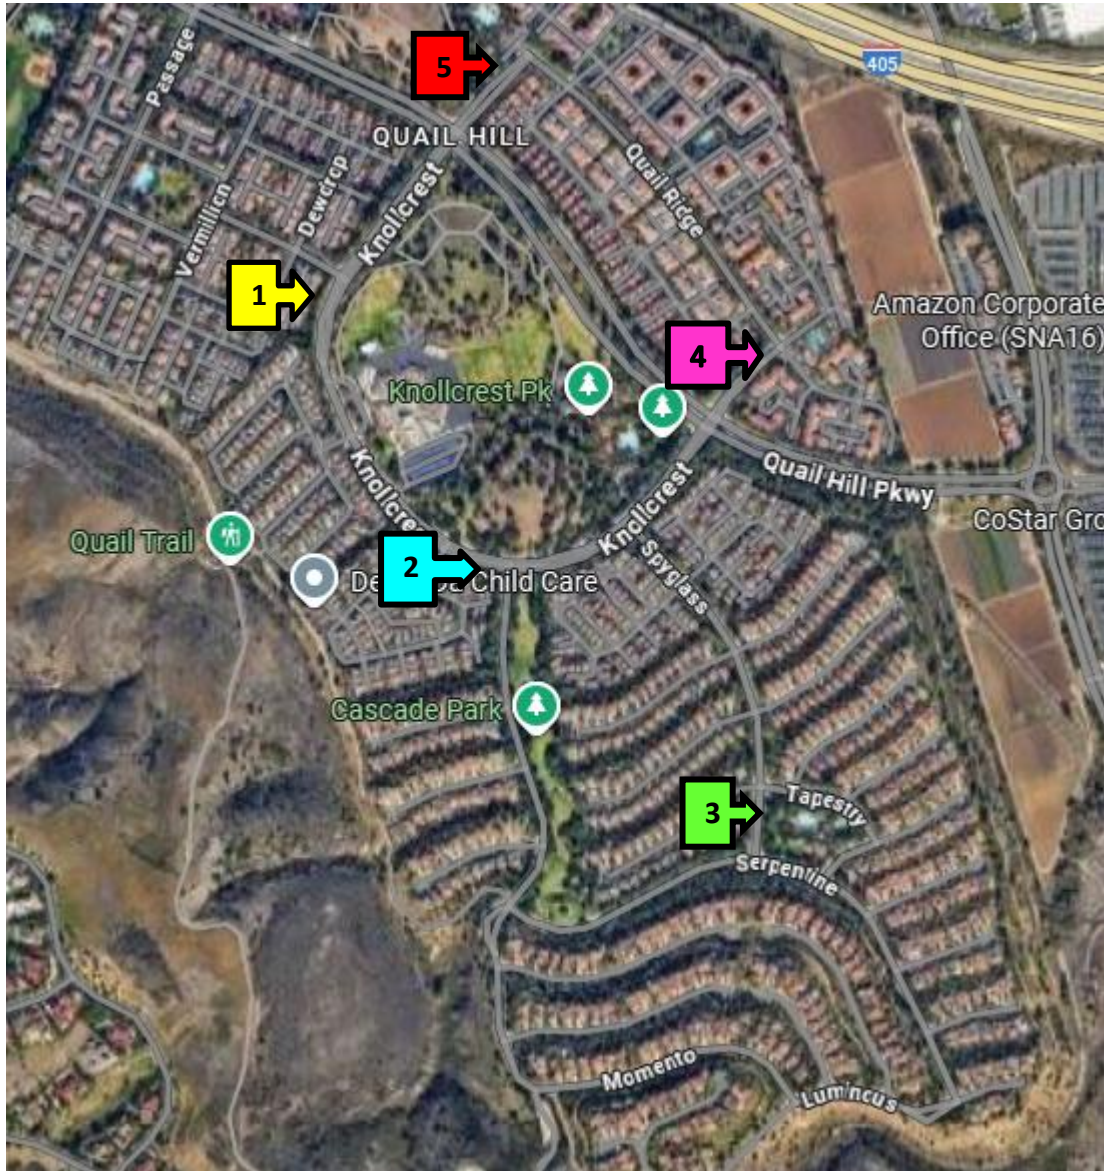

Route 105- Quail Hill	
Spyglass & Serpentine (at the park)	Route 105
East Knollcrest 150 feet before Quail Ridge	Route 105
West Knollcrest after turn from Quail Ridge	Route 105

Los Olivos/Hidden Canyon/Laguna Altura Map

PICK UP/DROP OFF STOPS

1- Dana @ Volleyball Courts

2- Gitano @ Perlita

3- Headlands @ The Clubhouse

4- Romano @ Mancini

Quail Hill Map

PICK UP/DROP OFF STOPS

1- Knollcrest @ Perennial

2- Knollcrest @ Pine needles

3- Spyglass and Serpentine

4- "E" Knollcrest @ Quail Ridge

5- "W" Knollcrest @ Quail Ridge

North Turtle Rock Map

PICK UP/DROP OFF STOPS

1- Amalfi in front of Turtle Rock School

2- Turtle Rock @ Canyon Park

3- Hillcrest @ The Pool

4- Edgehill @ Croymden

South Turtle Rock Map

PICK UP/DROP OFF STOPS

1- Briarcrest @ Southall Terrace

2- Sierra Mesa @ The Park

3- Silver Crescent @ The Park

4- Sierra Palos @ The Park