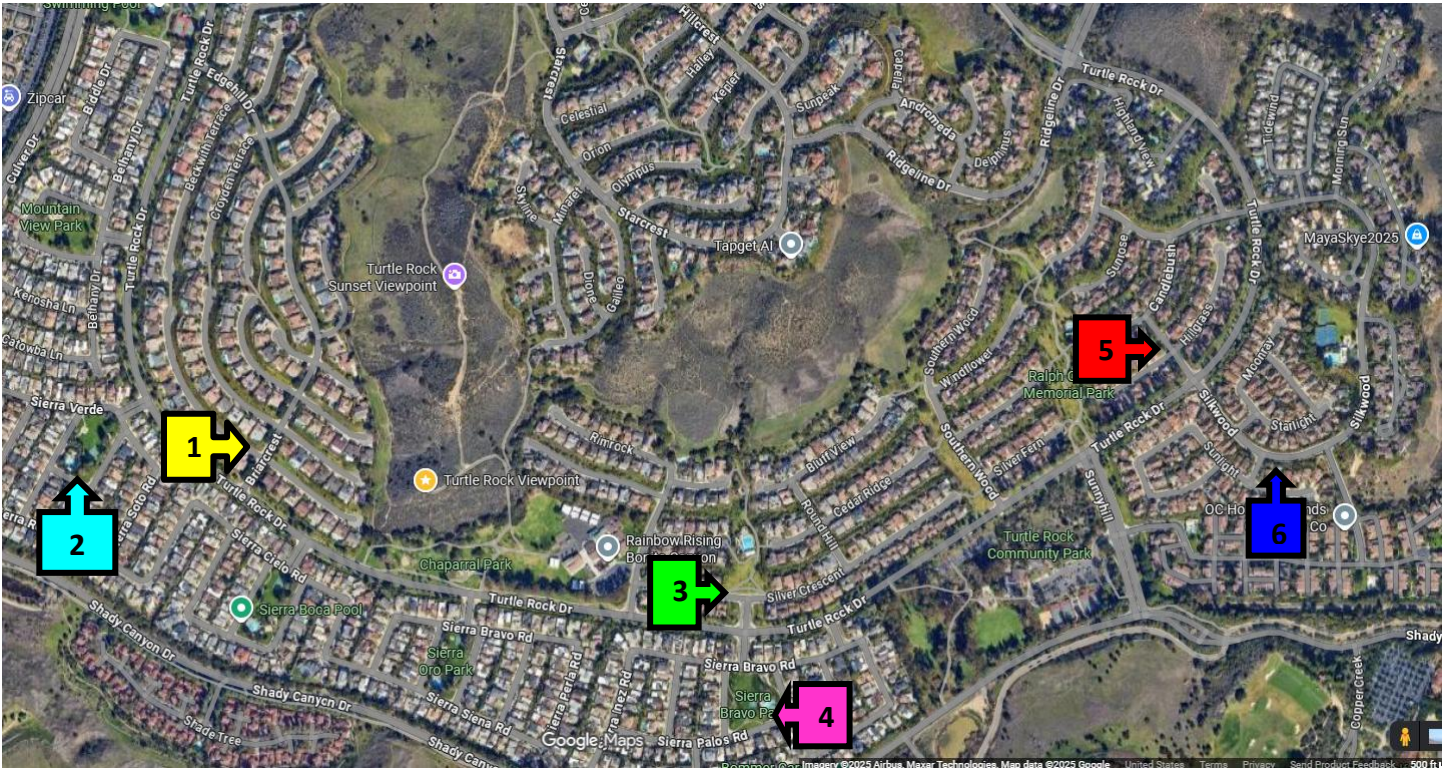

PICK UP/DROP OFF STOPS

1- Dana @ Volleyball Courts

2- Gitano @ Perlita

3- Headlands @ The Clubhouse

4- Romano @ Mancini

Quail Hill Map

PICK UP/DROP OFF STOPS

1- Knollcrest @ Perennial

2- Knollcrest @ Pine needles

3- Spyglass and Serpentine

4- "E" Knollcrest @ Quail Ridge

5- "W" Knollcrest @ Quail Ridge

North Turtle Rock Map

PICK UP/DROP OFF STOPS

1- Amalfi in front of Turtle Rock School

2- Turtle Rock @ Canyon Park

3- Hillcrest @ The Pool

4- Edgehill @ Croymden

South Turtle Rock Map

PICK UP/DROP OFF STOPS

1- Briarcrest @ Southall Terrace

2- Sierra Mesa @ The Park

3- Silver Crescent @ The Park

4- Sierra Palos @ The Park

5- Silkwood @ Hillgrass

6- Silkwood @ Sundial

University Town Center Map

PICK UP/DROP OFF STOPS

- 1- **Cornell before Berkeley**
- 2- **Cornell After Berkeley**

PICK UP/DROP OFF STOPS

- 3- **Stanford at the Park**
- 4- **Columbia Square Park**